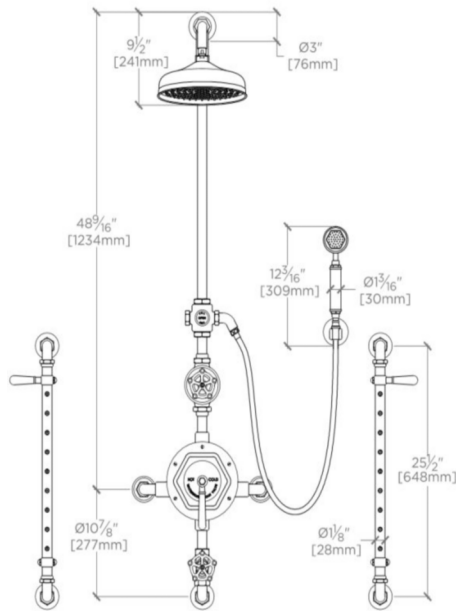

## REGULATOR

RGXS55

Regulator Exposed Thermostatic Shower System with 10" Shower Rose, Handshower on Hook and Body Spray Bars, Black Lever and

SHOWN IN REGULATOR EXPOSED THERMOSTATIC SHOWER SYSTEM WITH 10" SHOWER ROSE, HANDSHOWER ON HOOK

## REGULATOR

RGXS55

Regulator Exposed Thermostatic Shower System with 10" Shower Rose, Handshower on Hook and Body Spray Bars, Black Lever and

TOP VIEW

SCALE: 3/4"=1'-0"

FRONT VIEW

SCALE: 3/4"=1'-0"

SIDE VIEW

SCALE: 3/4"=1'-0"