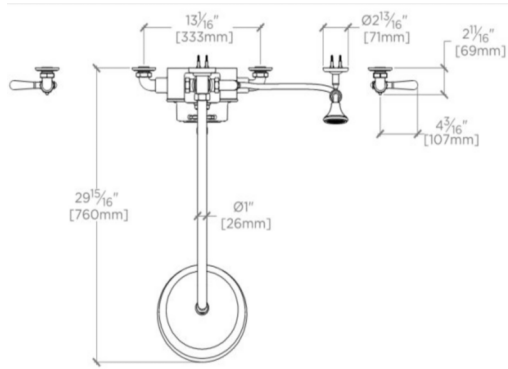

## REGULATOR

RGXS55

Regulator Exposed Thermostatic Shower System with 10" Shower Rose, Handshower on Hook and Body Spray Bars, Black Lever and

SHOWN IN REGULATOR EXPOSED THERMOSTATIC SHOWER SYSTEM WITH 10" SHOWER ROSE, HANDSHOWER ON HOOK

## REGULATOR

RGXS55

Regulator Exposed Thermostatic Shower System with 10" Shower Rose, Handshower on Hook and Body Spray Bars, Black Lever and

TOP VIEW

SCALE: 3/4"=1'-0"

FRONT VIEW

SCALE: 3/4"=1'-0"

SIDE VIEW

SCALE: 3/4"=1'-0"