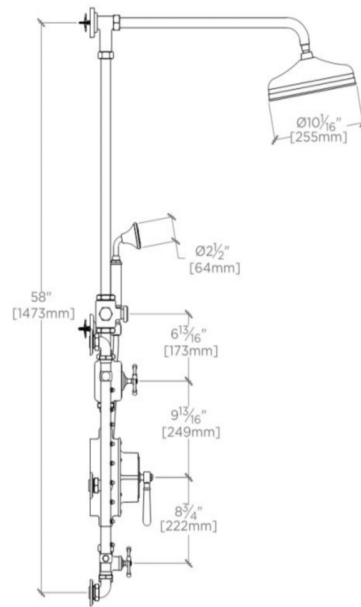

## REGULATOR

RGXS55

Regulator Exposed Thermostatic Shower System with 10" Shower Rose, Handshower on Hook and Body Spray Bars, Black Lever and

SHOWN IN REGULATOR EXPOSED THERMOSTATIC SHOWER SYSTEM WITH 10" SHOWER ROSE, HANDSHOWER ON HOOK

## REGULATOR

RGXS55

Regulator Exposed Thermostatic Shower System with 10" Shower Rose, Handshower on Hook and Body Spray Bars, Black Lever and

TOP VIEW

SCALE: 3/4"=1'-0"

FRONT VIEW

SCALE: 3/4"=1'-0"

SIDE VIEW

SCALE: 3/4"=1'-0"