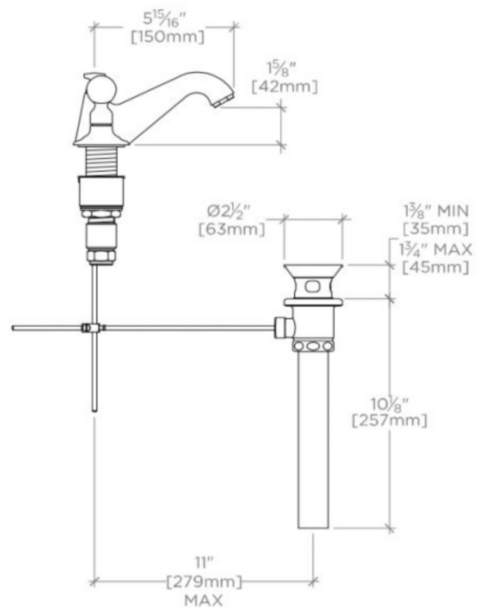

### TECHNICAL DETAILS

ADA Compliance: Yes  
 Adjustable versus Fixed Spray: Fixed Spray  
 Deck Thickness Maximum: 1 3/8"  
 Deck Thickness Minimum: 1/8"  
 Drain Assembly Materials: Brass  
 Drain Depth Maximum: 1 3/4"  
 Drain Hole Diameter: 1 5/8"  
 Drain Style: Pop-up  
 Escutcheon Primary Material: Brass  
 Fittings Hole Diameter: 1 3/8"  
 Flow Restriction Options: 1.0 , 1.2 , 1.5 , 1.75, 2.2  
 Handle Spread Maximum: 12"  
 Handle Spread Minimum: 8"  
 Handle Turn Angle: Quarter Turn  
 Depth / Width: 7"  
 Drain Depth Minimum: 1 3/8"  
 Height: 3 1/2"  
 Inlet Connection Size: 1/2"  
 Inlet Connection Type: Male with Supply Nut  
 Inlet Supply Spread Maximum: 12"  
 Inlet Supply Spread Minimum: 8"  
 Length: 12"  
 Number of Holes: Three Hole  
 Primary Material: Brass  
 Spout Swivel: N  
 Suggested Application: Bath  
 Valve Material: ceramic  
 Water Pressure Maximum: 85.0 psi  
 Water Pressure Minimum: 20.0 psi  
 Water Pressure Recommended: 45.0 psi

## OPUS

OPLS02

Opus Low Profile Three Hole Deck Mounted Lavatory Faucet with Crystal Egg Handles

TOP VIEW

SCALE: 1 1/2"=1'-0"

FRONT VIEW

SCALE: 1 1/2"=1'-0"

SIDE VIEW

SCALE: 1 1/2"=1'-0"