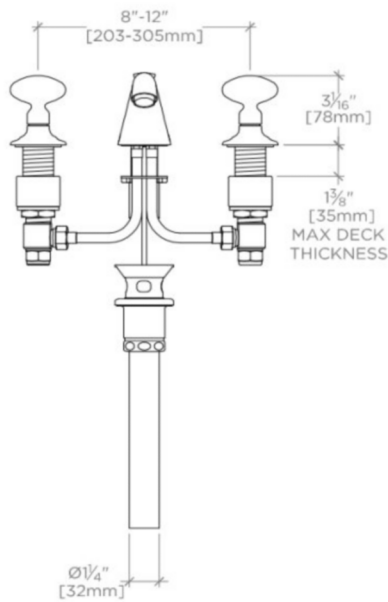

### TECHNICAL DETAILS

ADA Compliance: Yes  
 Adjustable versus Fixed Spray: Fixed Spray  
 Deck Thickness Maximum: 1 3/8"  
 Deck Thickness Minimum: 1/8"  
 Drain Assembly Materials: Brass  
 Drain Depth Maximum: 1 3/4"  
 Drain Hole Diameter: 1 5/8"  
 Drain Style: Pop-up  
 Escutcheon Primary Material: Brass  
 Fittings Hole Diameter: 1 3/8"  
 Flow Restriction Options: 1.0 , 1.2 , 1.5 , 1.75, 2.2  
 Handle Spread Maximum: 12"  
 Handle Spread Minimum: 8"  
 Handle Turn Angle: Quarter Turn  
 Depth / Width: 7"  
 Drain Depth Minimum: 1 3/8"  
 Height: 3 1/2"  
 Inlet Connection Size: 1/2"  
 Inlet Connection Type: Male with Supply Nut  
 Inlet Supply Spread Maximum: 12"  
 Inlet Supply Spread Minimum: 8"  
 Length: 12"  
 Number of Holes: Three Hole  
 Primary Material: Brass  
 Spout Swivel: N  
 Suggested Application: Bath  
 Valve Material: ceramic  
 Water Pressure Maximum: 85.0 psi  
 Water Pressure Minimum: 20.0 psi  
 Water Pressure Recommended: 45.0 psi

## OPUS

OPLS02

Opus Low Profile Three Hole Deck Mounted Lavatory Faucet with Crystal Egg Handles

TOP VIEW

SCALE: 1 1/2"=1'-0"

FRONT VIEW

SCALE: 1 1/2"=1'-0"

SIDE VIEW

SCALE: 1 1/2"=1'-0"