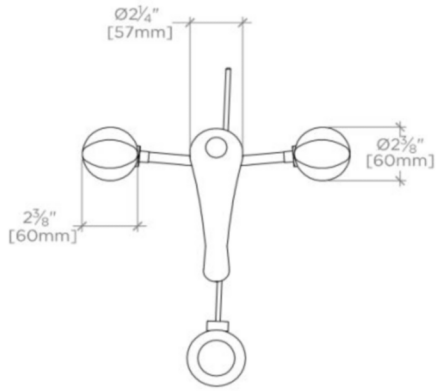

### TECHNICAL DETAILS

ADA Compliance: Yes  
 Adjustable versus Fixed Spray: Fixed Spray  
 Deck Thickness Maximum: 1 3/8"  
 Deck Thickness Minimum: 1/8"  
 Drain Assembly Materials: Brass  
 Drain Depth Maximum: 1 3/4"  
 Drain Hole Diameter: 1 5/8"  
 Drain Style: Pop-up  
 Escutcheon Primary Material: Brass  
 Fittings Hole Diameter: 1 3/8"  
 Flow Restriction Options: 1.0 , 1.2 , 1.5 , 1.75, 2.2  
 Handle Spread Maximum: 12"  
 Handle Spread Minimum: 8"  
 Handle Turn Angle: Quarter Turn  
 Depth / Width: 7"  
 Drain Depth Minimum: 1 3/8"  
 Height: 3 1/2"  
 Inlet Connection Size: 1/2"  
 Inlet Connection Type: Male with Supply Nut  
 Inlet Supply Spread Maximum: 12"  
 Inlet Supply Spread Minimum: 8"  
 Length: 12"  
 Number of Holes: Three Hole  
 Primary Material: Brass  
 Spout Swivel: N  
 Suggested Application: Bath  
 Valve Material: ceramic  
 Water Pressure Maximum: 85.0 psi  
 Water Pressure Minimum: 20.0 psi  
 Water Pressure Recommended: 45.0 psi

## OPUS

OPLS02

Opus Low Profile Three Hole Deck Mounted Lavatory Faucet with Crystal Egg Handles

TOP VIEW

SCALE: 1 1/2"=1'-0"

FRONT VIEW

SCALE: 1 1/2"=1'-0"

SIDE VIEW

SCALE: 1 1/2"=1'-0"