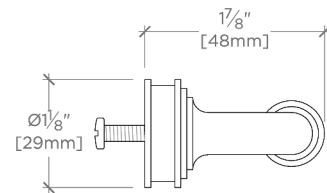

CODES & STANDARDS

PRODUCT FEATURES

Solid Brass

Machined and hand-polished

Made in Portugal

Includes 2 x M4 Pan Head Slot 1" Machine Screw and 2 x M4 Pan Head Slot 1 1/2" Machine Screw

CERTIFICATIONS

PRODUCT (NOTES)

Aero

Aero 6" Pull

AEHW06

TOP VIEW

SCALE: 6"=1'-0"

FRONT VIEW

SCALE: 6"=1'-0"

SIDE VIEW

SCALE: 6"=1'-0"