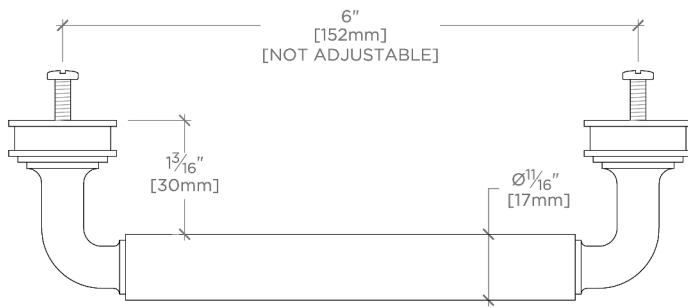

CODES & STANDARDS

PRODUCT FEATURES

Solid Brass

Machined and hand-polished

Made in Portugal

Includes 2 x M4 Pan Head Slot 1" Machine Screw and 2 x M4 Pan Head Slot 1 1/2" Machine Screw

CERTIFICATIONS

PRODUCT (NOTES)

Aero

Aero 6" Pull

AEHW06

TOP VIEW

SCALE: 6"=1'-0"

FRONT VIEW

SCALE: 6"=1'-0"

SIDE VIEW

SCALE: 6"=1'-0"