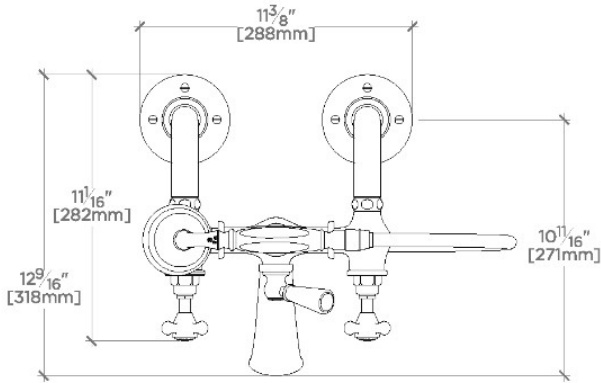

### TECHNICAL DETAILS

ADA Compliance: No  
 Adjustable Versus Fixed Spray: Fixed Spray  
 Deck Thickness Maximum: 1 7/8"  
 Deck Thickness Minimum: 0"  
 Depth/Width: 11 1/2"  
 Diameter Of Head: 2 3/4"  
 Diameter Of Legs Tubes: 1 1/8"  
 Escutcheon Primary Material: Brass  
 Fittings Hole Diameter: 1 1/4"  
 Flow Restriction Options: 2.0, 1.75, 1.5, 0.92  
 Handle Spread Maximum: 7 5/8"  
 Handle Spread Minimum: 7 5/8"  
 Handle Turn Angle: Quarter Turn  
 Handshower Spray Hose Length: 59"  
 Height: 15"  
 Index Color Finish And Material: White Porcelain  
 Index Marking: H/C  
 Inlet Connection Size: 3/4"  
 Inlet Connection Type: Male NPT Adapter  
 Inlet Supply Spread Maximum: 7 5/8"  
 Inlet Supply Spread Minimum: 7 5/8"  
 Installation Type: Deck Mounted  
 Integrated Diverter: N  
 Integrated Spray: N  
 Length: 9 15/16"  
 Number Of Handles: Three  
 Number Of Holes: Two Hole  
 Pivot: N  
 Primary Material: Brass  
 Spout Swivel: N  
 Spray Included In Unit: N  
 Suggested Application: Bath  
 Valve Material: Ceramic  
 Water Pressure Maximum: 85.0 psi  
 Water Pressure Minimum: 20.0 psi  
 Water Pressure Recommended: 45.0 psi

### PRODUCT (NOTES)

Includes deck unions. You are able to specify the Universal Floor Unions (UNUN32) to be used with Waterworks Studio Highgate Wall Mounted Exposed Tub Filler (HGXT20).

## HIGHGATE

HGXT60

Highgate Floor Mounted Exposed Tub Filler with Handshower and Cross Handles

TOP VIEW

SCALE: 1 1/2"=1'-0"

FRONT VIEW

SCALE: 1 1/2"=1'-0"

SIDE VIEW

SCALE: 1 1/2"=1'-0"