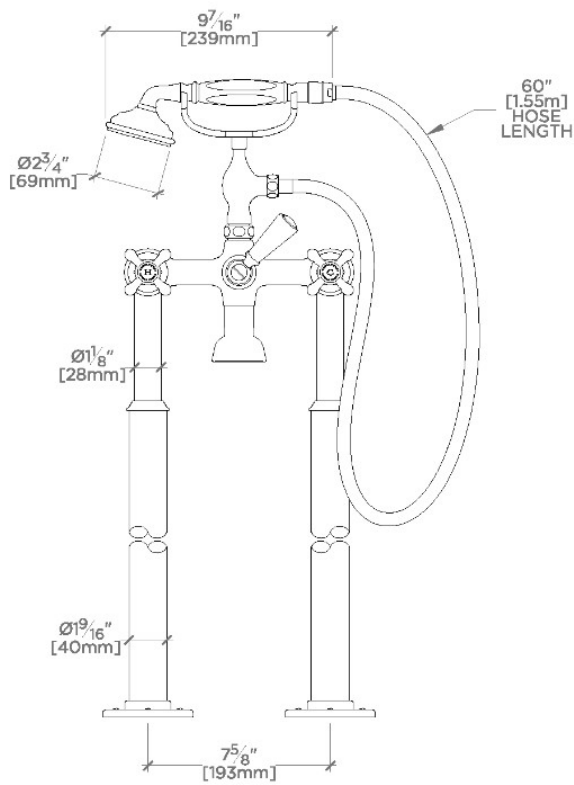

### TECHNICAL DETAILS

ADA Compliance: No  
 Adjustable Versus Fixed Spray: Fixed Spray  
 Deck Thickness Maximum: 1 7/8"  
 Deck Thickness Minimum: 0"  
 Depth/Width: 11 1/2"  
 Diameter Of Head: 2 3/4"  
 Diameter Of Legs Tubes: 1 1/8"  
 Escutcheon Primary Material: Brass  
 Fittings Hole Diameter: 1 1/4"  
 Flow Restriction Options: 2.0, 1.75, 1.5, 0.92  
 Handle Spread Maximum: 7 5/8"  
 Handle Spread Minimum: 7 5/8"  
 Handle Turn Angle: Quarter Turn  
 Handshower Spray Hose Length: 59"  
 Height: 15"  
 Index Color Finish And Material: White Porcelain  
 Index Marking: H/C  
 Inlet Connection Size: 3/4"  
 Inlet Connection Type: Male NPT Adapter  
 Inlet Supply Spread Maximum: 7 5/8"  
 Inlet Supply Spread Minimum: 7 5/8"  
 Installation Type: Deck Mounted  
 Integrated Diverter: N  
 Integrated Spray: N  
 Length: 9 15/16"  
 Number Of Handles: Three  
 Number Of Holes: Two Hole  
 Pivot: N  
 Primary Material: Brass  
 Spout Swivel: N  
 Spray Included In Unit: N  
 Suggested Application: Bath  
 Valve Material: Ceramic  
 Water Pressure Maximum: 85.0 psi  
 Water Pressure Minimum: 20.0 psi  
 Water Pressure Recommended: 45.0 psi

### PRODUCT FEATURES

Cross Handles

Handshower Offers a Fixed Spray Pattern

Stocked in Chrome, Nickel and Brass

Unrestricted Flow for Tub Spout. Handshower Available in 1.75gpm (4.5L/min) Flow Rate

## HIGHGATE

HGXT60

Highgate Floor Mounted Exposed Tub Filler with Handshower and Cross Handles

TOP VIEW

SCALE: 1 1/2"=1'-0"

FRONT VIEW

SCALE: 1 1/2"=1'-0"

SIDE VIEW

SCALE: 1 1/2"=1'-0"