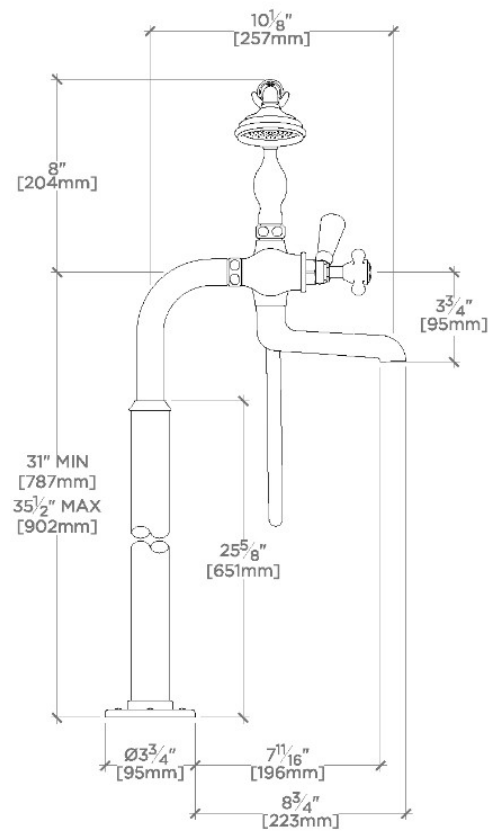

### TECHNICAL DETAILS

ADA Compliance: No  
 Adjustable Versus Fixed Spray: Fixed Spray  
 Deck Thickness Maximum: 1 7/8"  
 Deck Thickness Minimum: 0"  
 Depth/Width: 11 1/2"  
 Diameter Of Head: 2 3/4"  
 Diameter Of Legs Tubes: 1 1/8"  
 Escutcheon Primary Material: Brass  
 Fittings Hole Diameter: 1 1/4"  
 Flow Restriction Options: 2.0, 1.75, 1.5, 0.92  
 Handle Spread Maximum: 7 5/8"  
 Handle Spread Minimum: 7 5/8"  
 Handle Turn Angle: Quarter Turn  
 Handshower Spray Hose Length: 59"  
 Height: 15"  
 Index Color Finish And Material: White Porcelain  
 Index Marking: H/C  
 Inlet Connection Size: 3/4"  
 Inlet Connection Type: Male NPT Adapter  
 Inlet Supply Spread Maximum: 7 5/8"  
 Inlet Supply Spread Minimum: 7 5/8"  
 Installation Type: Deck Mounted  
 Integrated Diverter: N  
 Integrated Spray: N  
 Length: 9 15/16"  
 Number Of Handles: Three  
 Number Of Holes: Two Hole  
 Pivot: N  
 Primary Material: Brass  
 Spout Swivel: N  
 Spray Included In Unit: N  
 Suggested Application: Bath  
 Valve Material: Ceramic  
 Water Pressure Maximum: 85.0 psi  
 Water Pressure Minimum: 20.0 psi  
 Water Pressure Recommended: 45.0 psi

### PRODUCT FEATURES

Cross Handles

Handshower Offers a Fixed Spray Pattern

Stocked in Chrome, Nickel and Brass

Unrestricted Flow for Tub Spout. Handshower Available in 1.75gpm (4.5L/min) Flow Rate

## HIGHGATE

HGXT60

Highgate Floor Mounted Exposed Tub Filler with Handshower and Cross Handles

TOP VIEW

SCALE: 1 1/2"=1'-0"

FRONT VIEW

SCALE: 1 1/2"=1'-0"

SIDE VIEW

SCALE: 1 1/2"=1'-0"