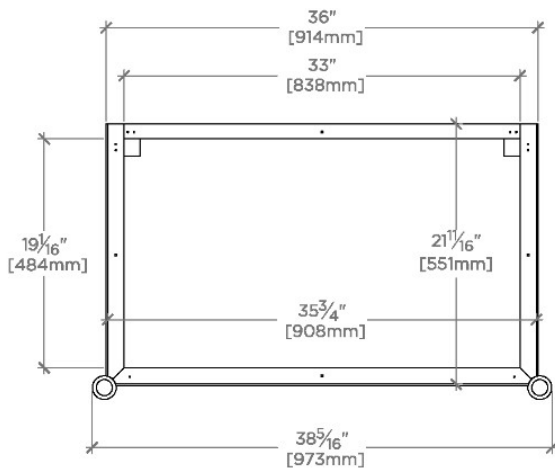

Camden

CAWS02

Camden Metal Round Single Two Leg Washstand 38" x 23" x 34"

SHOWN IN CAMDEN METAL ROUND SINGLE TWO LEG WASHSTAND 38" X 23" X 34" | CAWS02

TECHNICAL DETAILS

ADA Compliance: No
Depth/Width: 503 mm
Diameter Of Legs Tubes: 32 mm
Height: 832 mm
Horizontal Rail Material: Glass
Installation Type: Wall Mounted
Leg Material: Metal
Length: 710 mm
Number Of Holes: Zero Holes
Number Of Legs: Two
Outer Rim Shape: Rectangular
Primary Material: 20 SWG Brass
Sink Visibility: Y
Storage Capacity: 0 cubic cm
Suggested Application: Bath

Washstand made in UK

Brass legs

Slab countertop, shelf, and sink sold separately from washstand

CERTIFICATIONS

Slab countertop and sink sold separately
PRODUCT (NOTES)

Camden

CAWS02

Camden Metal Round Single Two Leg Washstand 38" x 23" x 34"

TOP VIEW

SCALE: 3/4"=1'-0"

FRONT VIEW

SCALE: 3/4"=1'-0"

SIDE VIEW

SCALE: 3/4"=1'-0"