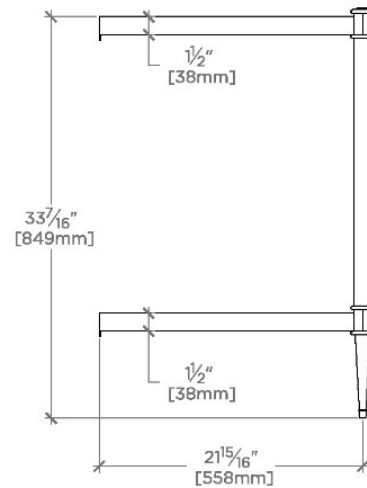

Camden

CAWS02

Camden Metal Round Single Two Leg Washstand 38" x 23" x 34"

SHOWN IN CAMDEN METAL ROUND SINGLE TWO LEG WASHSTAND 38" X 23" X 34" | CAWS02

TECHNICAL DETAILS

ADA Compliance: No
Depth/Width: 503 mm
Diameter Of Legs Tubes: 32 mm
Height: 832 mm
Horizontal Rail Material: Glass
Installation Type: Wall Mounted
Leg Material: Metal
Length: 710 mm
Number Of Holes: Zero Holes
Number Of Legs: Two
Outer Rim Shape: Rectangular
Primary Material: 20 SWG Brass
Sink Visibility: Y
Storage Capacity: 0 cubic cm
Suggested Application: Bath

Washstand made in UK

Brass legs

Slab countertop, shelf, and sink sold separately from washstand

CERTIFICATIONS

Slab countertop and sink sold separately
PRODUCT (NOTES)

Camden

CAWS02

Camden Metal Round Single Two Leg Washstand 38" x 23" x 34"

TOP VIEW

SCALE: 3/4"=1'-0"

FRONT VIEW

SCALE: 3/4"=1'-0"

SIDE VIEW

SCALE: 3/4"=1'-0"