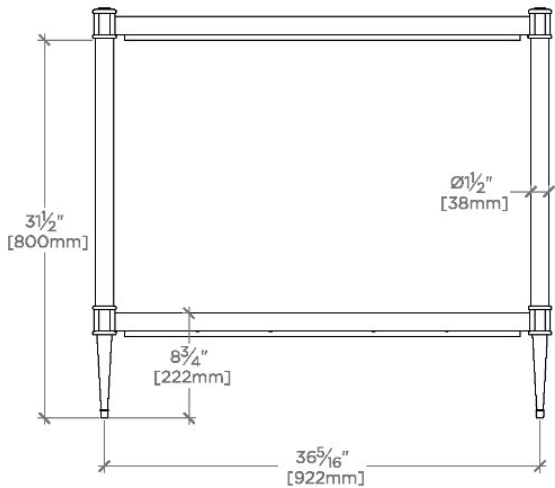

Camden

CAWS02

Camden Metal Round Single Two Leg Washstand 38" x 23" x 34"

SHOWN IN CAMDEN METAL ROUND SINGLE TWO LEG WASHSTAND 38" X 23" X 34" | CAWS02

TECHNICAL DETAILS

ADA Compliance: No
Depth/Width: 503 mm
Diameter Of Legs Tubes: 32 mm
Height: 832 mm
Horizontal Rail Material: Glass
Installation Type: Wall Mounted
Leg Material: Metal
Length: 710 mm
Number Of Holes: Zero Holes
Number Of Legs: Two
Outer Rim Shape: Rectangular
Primary Material: 20 SWG Brass
Sink Visibility: Y
Storage Capacity: 0 cubic cm
Suggested Application: Bath

Washstand made in UK

Brass legs

Slab countertop, shelf, and sink sold separately from washstand

CERTIFICATIONS

Slab countertop and sink sold separately
PRODUCT (NOTES)

Camden

CAWS02

Camden Metal Round Single Two Leg Washstand 38" x 23" x 34"

TOP VIEW

SCALE: 3/4"=1'-0"

FRONT VIEW

SCALE: 3/4"=1'-0"

SIDE VIEW

SCALE: 3/4"=1'-0"