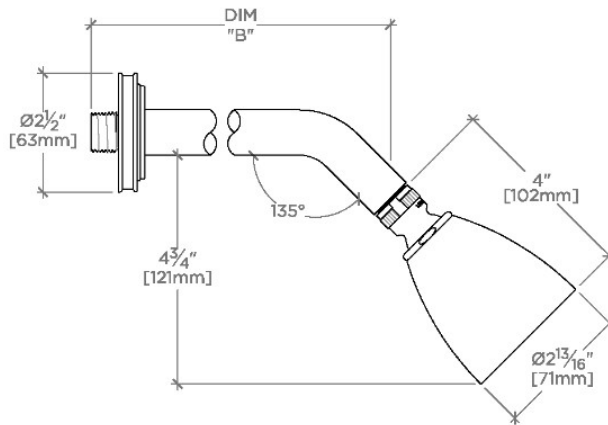

TECHNICAL DETAILS

Adjustable Versus Fixed Spray: Adjustable
 Fittings Hole Diameter: 32 mm
 Flow Restriction Options: 1.5, 1.75, 2.0
 Inlet Connection Size: 1/2"
 Inlet Connection Type: Male NPT
 Pivot: Y
 Primary Material: Brass
 Restricted Maximum Flow Rate: 6.6 liters/min
 Water Pressure Maximum: 6.0 bar
 Water Pressure Minimum: 1.5 bar
 Water Pressure Recommended: 3.0 bar

CODES & STANDARDS

AES335X, ASME A112.18.1/CSA B125.1, CEC(1.5GPM & 1.75GPM Only), WaterSense(1.5GPM, 1.75GPM & 2.0GPM Only), DOE, State of MA

PRODUCT FEATURES

- Made of Brass
- Features a swivel 2 3/4" showerhead with two adjustable spray patterns
- Includes a 8" wall mounted 45 degree shower arm
- Stocked in Brass, Chrome and Nickel
- Showerhead available in 1.75gpm (6.6L/min) flow rate

CERTIFICATIONS

PRODUCT (NOTES)

Aero

AES335

Aero 2 3/4" Showerhead with Adjustable Spray with 8" Wall Mounted 45 Degree Shower Arm

TOP VIEW SCALE: 3"=1'-0"

STYLE NO.	DIM "A"	DIM "B"
AES334	10 ¹ / ₁₆ "	6 ³ / ₄ "
TRS334	[256mm]	[158mm]
AES335	12 ¹ / ₁₆ "	8 ³ / ₄ "
TRS335	[307mm]	[209mm]

SPRAY PATTERNS

FRONT VIEW SCALE: 3"=1'-0"

SIDE VIEW SCALE: 3"=1'-0"