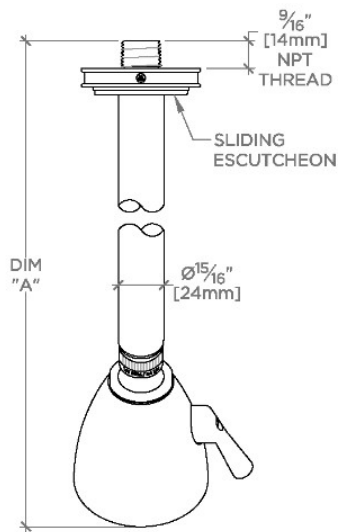

TECHNICAL DETAILS

Adjustable Versus Fixed Spray: Adjustable
 Fittings Hole Diameter: 32 mm
 Flow Restriction Options: 1.5, 1.75, 2.0
 Inlet Connection Size: 1/2"
 Inlet Connection Type: Male NPT
 Pivot: Y
 Primary Material: Brass
 Restricted Maximum Flow Rate: 6.6 liters/min
 Water Pressure Maximum: 6.0 bar
 Water Pressure Minimum: 1.5 bar
 Water Pressure Recommended: 3.0 bar

CODES & STANDARDS

AES335X, ASME A112.18.1/CSA B125.1, CEC(1.5GPM & 1.75GPM Only), WaterSense(1.5GPM, 1.75GPM & 2.0GPM Only), DOE, State of MA

PRODUCT FEATURES

- Made of Brass
- Features a swivel 2 3/4" showerhead with two adjustable spray patterns
- Includes a 8" wall mounted 45 degree shower arm
- Stocked in Brass, Chrome and Nickel
- Showerhead available in 1.75gpm (6.6L/min) flow rate

CERTIFICATIONS

PRODUCT (NOTES)

Aero

AES335

Aero 2 3/4" Showerhead with Adjustable Spray with 8" Wall Mounted 45 Degree Shower Arm

TOP VIEW SCALE: 3"=1'-0"

STYLE NO.	DIM "A"	DIM "B"
AES334	10 ¹ / ₁₆ "	6 ³ / ₄ "
TRS334	[256mm]	[158mm]
AES335	12 ¹ / ₁₆ "	8 ³ / ₄ "
TRS335	[307mm]	[209mm]

SPRAY PATTERNS

FRONT VIEW SCALE: 3"=1'-0"

SIDE VIEW SCALE: 3"=1'-0"