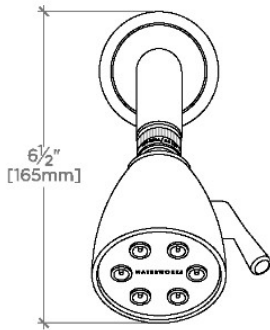

Aero

AES335

Aero 2 3/4" Showerhead with Adjustable Spray with 8" Wall Mounted 45 Degree Shower Arm

SHOWN IN AERO 2 3/4" SHOWERHEAD WITH ADJUSTABLE SPRAY WITH 8" WALL MOUNTED 45 DEGREE SHOWER ARM | AES335

TECHNICAL DETAILS

Adjustable Versus Fixed Spray: Adjustable
 Fittings Hole Diameter: 32 mm
 Flow Restriction Options: 1.5, 1.75, 2.0
 Inlet Connection Size: 1/2"
 Inlet Connection Type: Male NPT
 Pivot: Y
 Primary Material: Brass
 Restricted Maximum Flow Rate: 6.6 liters/min
 Water Pressure Maximum: 6.0 bar
 Water Pressure Minimum: 1.5 bar
 Water Pressure Recommended: 3.0 bar

CERTIFICATIONS

PRODUCT (NOTES)

Aero

AES335

Aero 2 3/4" Showerhead with Adjustable Spray with 8" Wall Mounted 45 Degree Shower Arm

TOP VIEW SCALE: 3"=1'-0"

STYLE NO.	DIM "A"	DIM "B"
AES334	10 ¹ / ₁₆ "	6 ³ / ₄ "
TRS334	[256mm]	[158mm]
AES335	12 ¹ / ₁₆ "	8 ³ / ₄ "
TRS335	[307mm]	[209mm]

SPRAY PATTERNS

FRONT VIEW SCALE: 3"=1'-0"

SIDE VIEW SCALE: 3"=1'-0"