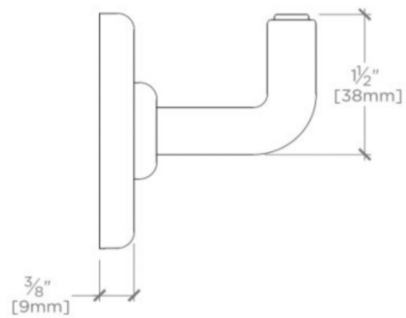

LUDLOW

LDRH05

Ludlow Shinola Edition Single Robe Hook with Round Escutcheon

TECHNICAL DETAILS

Depth / Width: 57 mm
Height: 64 mm
Length: 64 mm
Primary Material: Brass

INSPIRATION

A touch of classic Americana. Our fresh take on iconic industrial design has clean lines and dimensional details.

LUDLOW

LDRH05

Ludlow Shinola Edition Single Robe Hook with Round Escutcheon

TOP VIEW SCALE: 6"=1'-0"

ISO VIEW SCALE: 6"=1'-0"

FRONT VIEW SCALE: 6"=1'-0"

SIDE VIEW SCALE: 6"=1'-0"