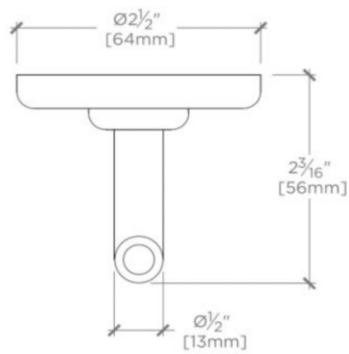

LUDLOW

LDRH05

Ludlow Shinola Edition Single Robe Hook with Round Escutcheon

TECHNICAL DETAILS

Depth / Width: 57 mm
Height: 64 mm
Length: 64 mm
Primary Material: Brass

INSPIRATION

A touch of classic Americana. Our fresh take on iconic industrial design has clean lines and dimensional details.

LUDLOW

LDRH05

Ludlow Shinola Edition Single Robe Hook with Round Escutcheon

TOP VIEW SCALE: 6"=1'-0"

ISO VIEW SCALE: 6"=1'-0"

FRONT VIEW SCALE: 6"=1'-0"

SIDE VIEW SCALE: 6"=1'-0"