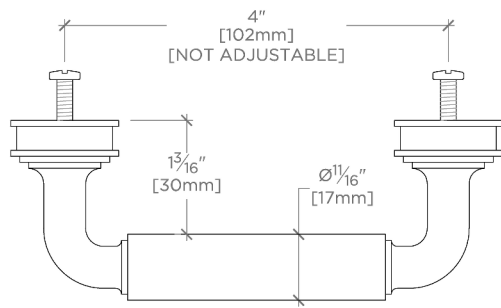

CODES & STANDARDS

PRODUCT FEATURES

Solid Brass

Machined and hand-polished

Made in Portugal

Includes 2 x M4 Pan Head Slot 1" Machine Screw and 2 x M4 Pan Head Slot 1 1/2" Machine Screw

CERTIFICATIONS

PRODUCT (NOTES)

TOP VIEW

SCALE: 6"=1'-0"

FRONT VIEW

SCALE: 6"=1'-0"

SIDE VIEW

SCALE: 6"=1'-0"