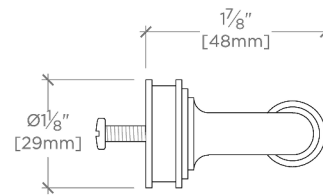

CODES & STANDARDS

PRODUCT FEATURES

Solid Brass

Machined and hand-polished

Made in Portugal

Includes 2 x M4 Pan Head Slot 1" Machine Screw and 2 x M4 Pan Head Slot 1 1/2" Machine Screw

CERTIFICATIONS

PRODUCT (NOTES)

TOP VIEW

SCALE: 6"=1'-0"

FRONT VIEW

SCALE: 6"=1'-0"

SIDE VIEW

SCALE: 6"=1'-0"