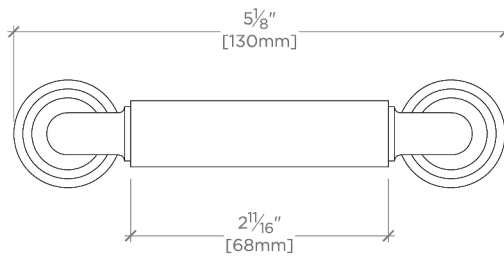

CODES & STANDARDS

PRODUCT FEATURES

Solid Brass

Machined and hand-polished

Made in Portugal

Includes 2 x M4 Pan Head Slot 1" Machine Screw and 2 x M4 Pan Head Slot 1 1/2" Machine Screw

CERTIFICATIONS

PRODUCT (NOTES)

TOP VIEW

SCALE: 6"=1'-0"

FRONT VIEW

SCALE: 6"=1'-0"

SIDE VIEW

SCALE: 6"=1'-0"