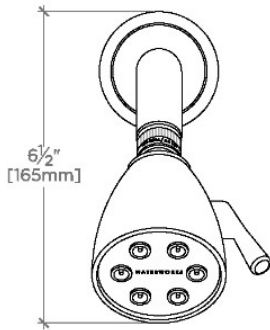

AERO

AES335

Aero 2 3/4" Showerhead with Adjustable Spray with 8" Wall Mounted 45 Degree Shower Arm

SHOWN IN AERO 2 3/4" SHOWERHEAD WITH ADJUSTABLE SPRAY WITH 8" WALL MOUNTED 45 DEGREE SHOWER ARM | AES335

TECHNICAL DETAILS

Adjustable Versus Fixed Spray: Adjustable
 Fittings Hole Diameter: 1 1/4"
 Flow Restriction Options: 1.5, 1.75, 2.0
 Inlet Connection Size: 1/2"
 Inlet Connection Type: Male NPT
 Pivot: Y
 Primary Material: Brass
 Restricted Maximum Flow Rate: 1.75 gpm
 Water Pressure Maximum: 85.0 psi
 Water Pressure Minimum: 20.0 psi
 Water Pressure Recommended: 45.0 psi

CERTIFICATIONS

PRODUCT (NOTES)

AERO

AES335

Aero 2 3/4" Showerhead with Adjustable Spray with 8" Wall Mounted 45 Degree Shower Arm

TOP VIEW SCALE: 3"=1'-0"

STYLE NO.	DIM "A"	DIM "B"
AES334	10 1/16" [256mm]	6 1/4" [158mm]
TRS334		
AES335	12 1/16" [307mm]	8 1/4" [209mm]
TRS335		

SPRAY PATTERNS

FRONT VIEW SCALE: 3"=1'-0"

SIDE VIEW SCALE: 3"=1'-0"