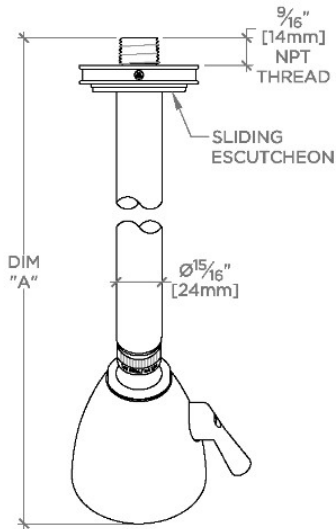

TECHNICAL DETAILS

Adjustable Versus Fixed Spray: Adjustable
 Fittings Hole Diameter: 1 1/4"
 Flow Restriction Options: 1.5, 1.75, 2.0
 Inlet Connection Size: 1/2"
 Inlet Connection Type: Male NPT
 Pivot: Y
 Primary Material: Brass
 Restricted Maximum Flow Rate: 1.75 gpm
 Water Pressure Maximum: 85.0 psi
 Water Pressure Minimum: 20.0 psi
 Water Pressure Recommended: 45.0 psi

CODES & STANDARDS

AES335X, ASME A112.18.1/CSA B125.1, CEC(1.5GPM & 1.75GPM Only), WaterSense(1.5GPM, 1.75GPM & 2.0GPM Only), DOE, State of MA

PRODUCT FEATURES

- Made of Brass
- Features a swivel 2 3/4" showerhead with two adjustable spray patterns
- Includes a 8" wall mounted 45 degree shower arm
- Stocked in Brass, Chrome and Nickel
- Showerhead available in 1.75gpm (6.6L/min) flow rate

CERTIFICATIONS

PRODUCT (NOTES)

AERO

AES335

Aero 2 3/4" Showerhead with Adjustable Spray with 8" Wall Mounted 45 Degree Shower Arm

TOP VIEW SCALE: 3"=1'-0"

STYLE NO.	DIM "A"	DIM "B"
AES334	10 1/16" [256mm]	6 1/4" [158mm]
TRS334		
AES335	12 1/16" [307mm]	8 1/4" [209mm]
TRS335		

SPRAY PATTERNS

FRONT VIEW SCALE: 3"=1'-0"

SIDE VIEW SCALE: 3"=1'-0"