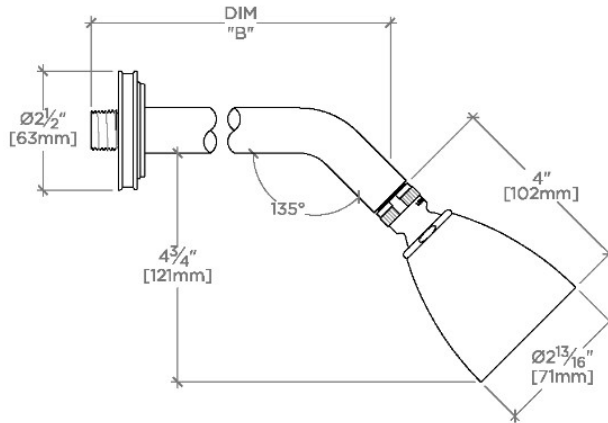

TECHNICAL DETAILS

Adjustable Versus Fixed Spray: Adjustable
 Fittings Hole Diameter: 1 1/4"
 Flow Restriction Options: 1.5, 1.75, 2.0
 Inlet Connection Size: 1/2"
 Inlet Connection Type: Male NPT
 Pivot: Y
 Primary Material: Brass
 Restricted Maximum Flow Rate: 1.75 gpm
 Water Pressure Maximum: 85.0 psi
 Water Pressure Minimum: 20.0 psi
 Water Pressure Recommended: 45.0 psi

CODES & STANDARDS

AES335X, ASME A112.18.1/CSA B125.1, CEC(1.5GPM & 1.75GPM Only), WaterSense(1.5GPM, 1.75GPM & 2.0GPM Only), DOE, State of MA

PRODUCT FEATURES

- Made of Brass
- Features a swivel 2 3/4" showerhead with two adjustable spray patterns
- Includes a 8" wall mounted 45 degree shower arm
- Stocked in Brass, Chrome and Nickel
- Showerhead available in 1.75gpm (6.6L/min) flow rate

CERTIFICATIONS

PRODUCT (NOTES)

AERO

AES335

Aero 2 3/4" Showerhead with Adjustable Spray with 8" Wall Mounted 45 Degree Shower Arm

TOP VIEW SCALE: 3"=1'-0"

STYLE NO.	DIM "A"	DIM "B"
AES334	10 1/16" [256mm]	6 1/4" [158mm]
TRS334		
AES335	12 1/16" [307mm]	8 1/4" [209mm]
TRS335		

SPRAY PATTERNS

FRONT VIEW SCALE: 3"=1'-0"

SIDE VIEW SCALE: 3"=1'-0"