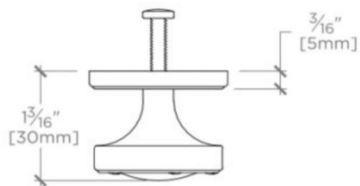

## RONDELLE

ROHW01

Rondelle 1 1/4" Knob

MOUNTING HARDWARE INCLUDED		
STYLE #	DESCRIPTION	QTY
998945	Service Parts 8-32 1" Truss Head Machine Screw, Combo, Slotted	1
998946	Service Parts 8-32 1 1/2" Truss Head Machine Screw, Combo, Slotted	1

TOP VIEW

SCALE: 6"=1'-0"

ISO VIEW

SCALE: 6"=1'-0"

FRONT VIEW

SCALE: 6"=1'-0"

SIDE VIEW

SCALE: 6"=1'-0"