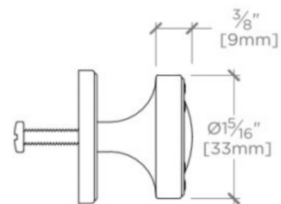

## RONDELLE

ROHW01

Rondelle 1 1/4" Knob

MOUNTING HARDWARE INCLUDED		
STYLE #	DESCRIPTION	QTY
998945	Service Parts 8-32 1" Truss Head Machine Screw, Combo, Slotted	1
998946	Service Parts 8-32 1 1/2" Truss Head Machine Screw, Combo, Slotted	1

TOP VIEW

SCALE: 6"=1'-0"

ISO VIEW

SCALE: 6"=1'-0"

FRONT VIEW

SCALE: 6"=1'-0"

SIDE VIEW

SCALE: 6"=1'-0"