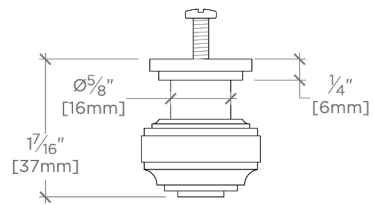

CODES & STANDARDS

PRODUCT FEATURES

Solid Brass

Machined and hand-polished

Made in Portugal

Includes 1 x M4 Pan Head Slot 1" Machine Screw and 1 x M4 Pan Head Slot 1 1/2" Machine Screw

CERTIFICATIONS

PRODUCT (NOTES)

Aero

AEHW02

Aero 1 1/4" Post Knob

TOP VIEW SCALE: 6"=1'-0"

FRONT VIEW SCALE: 6"=1'-0"

SIDE VIEW SCALE: 6"=1'-0"