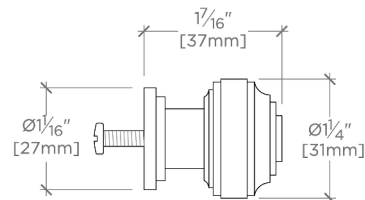

CODES & STANDARDS

PRODUCT FEATURES

Solid Brass

Machined and hand-polished

Made in Portugal

Includes 1 x M4 Pan Head Slot 1" Machine Screw and 1 x M4 Pan Head Slot 1 1/2" Machine Screw

CERTIFICATIONS

PRODUCT (NOTES)

Aero

AEHW02

Aero 1 1/4" Post Knob

TOP VIEW SCALE: 6"=1'-0"

FRONT VIEW SCALE: 6"=1'-0"

SIDE VIEW SCALE: 6"=1'-0"