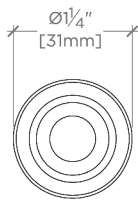

CODES & STANDARDS

PRODUCT FEATURES

Solid Brass

Machined and hand-polished

Made in Portugal

Includes 1 x M4 Pan Head Slot 1" Machine Screw and 1 x M4 Pan Head Slot 1 1/2" Machine Screw

CERTIFICATIONS

PRODUCT (NOTES)

Aero

AEHW02

Aero 1 1/4" Post Knob

TOP VIEW SCALE: 6"=1'-0"

FRONT VIEW SCALE: 6"=1'-0"

SIDE VIEW SCALE: 6"=1'-0"