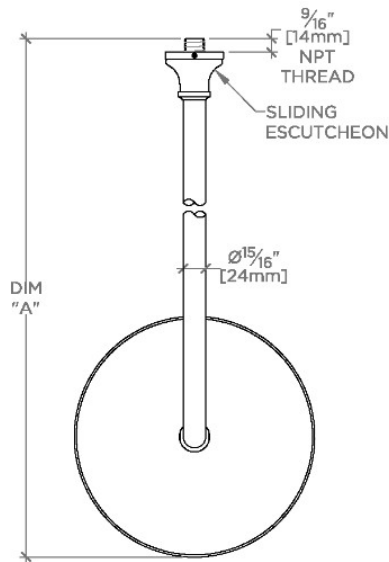

Etoile

ETS108

Etoile 10" Rain Showerhead with 18" Wall Mounted 90 Degree Shower Arm

SHOWN IN ETOILE 10" RAIN SHOWERHEAD WITH 18" WALL MOUNTED 90 DEGREE SHOWER ARM | ETS108

TECHNICAL DETAILS

Adjustable Versus Fixed Spray: Fixed
 Fittings Hole Diameter: 32 mm
 Flow Restriction Options: 1.5, 1.75, 2.0
 Inlet Connection Size: 1/2"
 Inlet Connection Type: Male NPT
 Pivot: Y
 Primary Material: Brass
 Restricted Maximum Flow Rate: 6.6 liters/min
 Water Pressure Maximum: 6.0 bar
 Water Pressure Minimum: 1.5 bar
 Water Pressure Recommended: 3.0 bar

PRODUCT FEATURES

- Made of Brass
- Features a swivel 10" rain showerhead with easy clean rubber nozzles
- Includes a 18" wall mounted 90 degree shower arm
- Stocked in Brass, Chrome, Nickel and Matte Nickel
- Rain showerhead available in 1.75gpm (6.6L/min) flow rate

CERTIFICATIONS

PRODUCT (NOTES)

WATERWORKS

Etoile

ETS108

Etoile 10" Rain Showerhead with 18" Wall Mounted 90 Degree Shower Arm

TOP VIEW SCALE: 1/2"=1'-0"

STYLE NO.	DIM "A"	DIM "B"
ETS108		
FRS108	23 ⁹ / ₁₆ " [599mm]	18 ⁹ / ₁₆ " [472mm]
JUS108		
ETS109		
FRS109	27 ⁹ / ₁₆ " [699mm]	22 ⁹ / ₁₆ " [573mm]
JUS109		

FRONT VIEW SCALE: 1/2"=1'-0"

SIDE VIEW SCALE: 1/2"=1'-0"