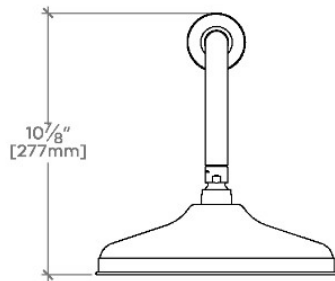

Etoile

ETS108

Etoile 10" Rain Showerhead with 18" Wall Mounted 90 Degree Shower Arm

SHOWN IN ETOILE 10" RAIN SHOWERHEAD WITH 18" WALL MOUNTED 90 DEGREE SHOWER ARM | ETS108

TECHNICAL DETAILS

Adjustable Versus Fixed Spray: Fixed
 Fittings Hole Diameter: 32 mm
 Flow Restriction Options: 1.5, 1.75, 2.0
 Inlet Connection Size: 1/2"
 Inlet Connection Type: Male NPT
 Pivot: Y
 Primary Material: Brass
 Restricted Maximum Flow Rate: 6.6 liters/min
 Water Pressure Maximum: 6.0 bar
 Water Pressure Minimum: 1.5 bar
 Water Pressure Recommended: 3.0 bar

PRODUCT FEATURES

- Made of Brass
- Features a swivel 10" rain showerhead with easy clean rubber nozzles
- Includes a 18" wall mounted 90 degree shower arm
- Stocked in Brass, Chrome, Nickel and Matte Nickel
- Rain showerhead available in 1.75gpm (6.6L/min) flow rate

CERTIFICATIONS

PRODUCT (NOTES)

WATERWORKS

Etoile

ETS108

Etoile 10" Rain Showerhead with 18" Wall Mounted 90 Degree Shower Arm

TOP VIEW SCALE: 1/2"=1'-0"

STYLE NO.	DIM "A"	DIM "B"
ETS108		
FRS108	23 ⁹ / ₁₆ " [599mm]	18 ⁹ / ₁₆ " [472mm]
JUS108		
ETS109		
FRS109	27 ⁹ / ₁₆ " [699mm]	22 ⁹ / ₁₆ " [573mm]
JUS109		

FRONT VIEW SCALE: 1/2"=1'-0"

SIDE VIEW SCALE: 1/2"=1'-0"