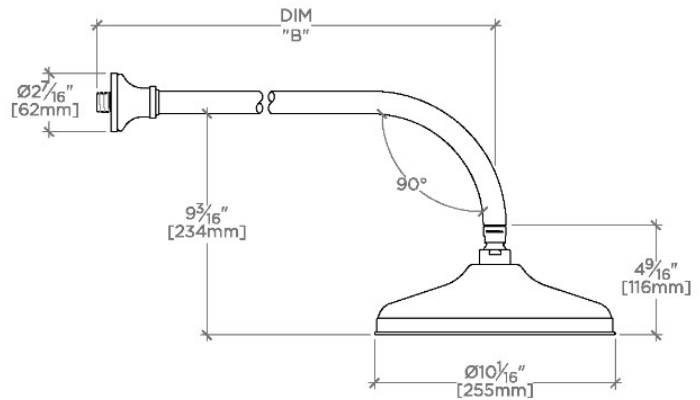

Etoile

ETS108

Etoile 10" Rain Showerhead with 18" Wall Mounted 90 Degree Shower Arm

SHOWN IN ETOILE 10" RAIN SHOWERHEAD WITH 18" WALL MOUNTED 90 DEGREE SHOWER ARM | ETS108

TECHNICAL DETAILS

Adjustable Versus Fixed Spray: Fixed
 Fittings Hole Diameter: 32 mm
 Flow Restriction Options: 1.5, 1.75, 2.0
 Inlet Connection Size: 1/2"
 Inlet Connection Type: Male NPT
 Pivot: Y
 Primary Material: Brass
 Restricted Maximum Flow Rate: 6.6 liters/min
 Water Pressure Maximum: 6.0 bar
 Water Pressure Minimum: 1.5 bar
 Water Pressure Recommended: 3.0 bar

PRODUCT FEATURES

- Made of Brass
- Features a swivel 10" rain showerhead with easy clean rubber nozzles
- Includes a 18" wall mounted 90 degree shower arm
- Stocked in Brass, Chrome, Nickel and Matte Nickel
- Rain showerhead available in 1.75gpm (6.6L/min) flow rate

CERTIFICATIONS

PRODUCT (NOTES)

WATERWORKS

Etoile

ETS108

Etoile 10" Rain Showerhead with 18" Wall Mounted 90 Degree Shower Arm

TOP VIEW SCALE: 1/2"=1'-0"

STYLE NO.	DIM "A"	DIM "B"
ETS108		
FRS108	23 ⁹ / ₁₆ " [599mm]	18 ⁹ / ₁₆ " [472mm]
JUS108		
ETS109		
FRS109	27 ⁹ / ₁₆ " [699mm]	22 ⁹ / ₁₆ " [573mm]
JUS109		

FRONT VIEW SCALE: 1/2"=1'-0"

SIDE VIEW SCALE: 1/2"=1'-0"