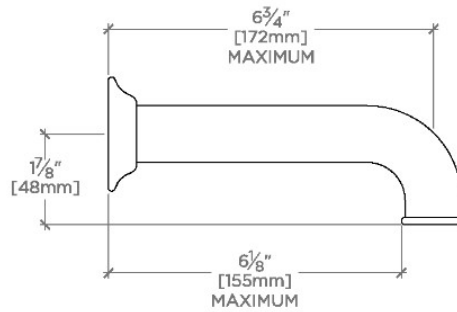

RIVERUN

RRTS01

Riverun Wall Mounted Tub Spout

TOP VIEW SCALE: 3"=1'-0"

ADAPTER INCLUDED - INTERNATIONAL USE ONLY

FRONT VIEW SCALE: 3"=1'-0"

SIDE VIEW SCALE: 3"=1'-0"