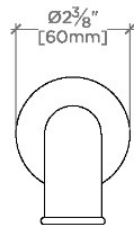

RIVERUN

RRTS01

Riverun Wall Mounted Tub Spout

TOP VIEW SCALE: 3"=1'-0"

ADAPTER INCLUDED - INTERNATIONAL USE ONLY

FRONT VIEW SCALE: 3"=1'-0"

SIDE VIEW SCALE: 3"=1'-0"