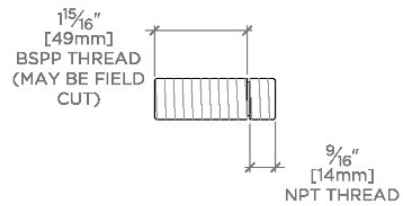

RIVERUN

RRTS01

Riverun Wall Mounted Tub Spout

TOP VIEW SCALE: 3"=1'-0"

ADAPTER INCLUDED - INTERNATIONAL USE ONLY

FRONT VIEW SCALE: 3"=1'-0"

SIDE VIEW SCALE: 3"=1'-0"