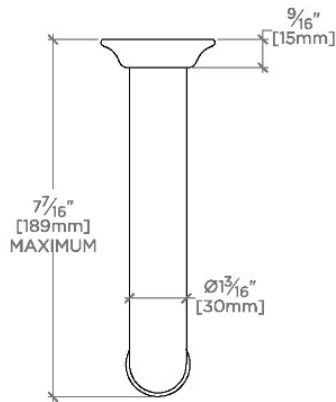

RIVERUN

RRTS01

Riverun Wall Mounted Tub Spout

TOP VIEW SCALE: 3"=1'-0"

ADAPTER INCLUDED - INTERNATIONAL USE ONLY

FRONT VIEW SCALE: 3"=1'-0"

SIDE VIEW SCALE: 3"=1'-0"