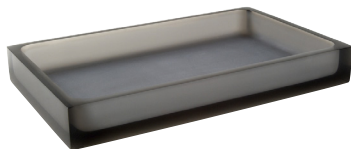

ESTB. 1978

WATERWORKS

Floe

Crafted from pristine resin, these luminous accessories deliver clean, simple elegance, perfect for contemporary bath environments.

Floe

Soap Dispenser

2 ½" x 2 ½" x 6 ¾"
Smoke FESD05
Arctic FESD05-C003
FESD05-C028

Soap Dish

5 ¼" x 5 ¼" x 1 ¾"
Smoke FESD01
Arctic FESD01-C003
FESD01-C028

Square Soap Dish

3 ½" x 3 ½" x 1 ⅝"
Smoke FESD04
Arctic FESD04-C003
FESD04-C028

Toothbrush Holder

2 ½" x 2 ½" x 4"
Smoke FETH01
Arctic FETH01-C003
FETH01-C028

Container

2 ½" x 3 ½" x 3 ¼"
Smoke FECO01
Arctic FECO01-C003
FECO01-C028

Tissue Cover

5 ¾" x 5 ¾" x 6"
Smoke FETC01
Arctic FETC01-C003
FETC01-C028

Tray

11 ½" x 7 ⅞" x 1 ½"
Smoke FETRO1
Arctic FETRO1-C003
FETRO1-C028