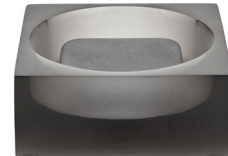

ESTB. 1978

WATERWORKS

Floe

Crafted from pristine resin, these luminous accessories deliver clean, simple elegance, perfect for contemporary bath environments.

Floe

Soap Dispenser

2 ½" x 2 ½" x 6 ¾"
Smoke FESD05
Arctic FESD05-C003
FESD05-C028

Soap Dish

5 ¼" x 5 ¼" x 1 ¾"
Smoke FESD01
Arctic FESD01-C003
FESD01-C028

Square Soap Dish

3 ½" x 3 ½" x 1 ⅝"
Smoke FESD04
Arctic FESD04-C003
FESD04-C028

Toothbrush Holder

2 ½" x 2 ½" x 4"
Smoke FETH01
Arctic FETH01-C003
FETH01-C028

Container

2 ½" x 3 ½" x 3 ¼"
Smoke FECO01
Arctic FECO01-C003
FECO01-C028

Tissue Cover

5 ¾" x 5 ¾" x 6"
Smoke FETC01
Arctic FETC01-C003
FETC01-C028

Tray

11 ½" x 7 ⅞" x 1 ½"
Smoke FETRO1
Arctic FETRO1-C003
FETRO1-C028