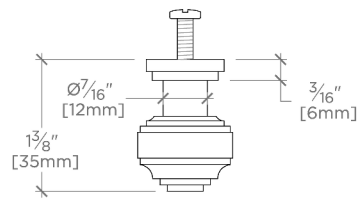

### PRODUCT FEATURES

Solid Brass

Machined and hand-polished

Made in Portugal

Includes 1 x M4 Pan Head Slot 1" Machine Screw and 1 x M4 Pan Head Slot 1 1/2" Machine Screw

---

### PRODUCT (NOTES)

TOP VIEW SCALE: 6"=1'-0"

FRONT VIEW SCALE: 6"=1'-0"

SIDE VIEW SCALE: 6"=1'-0"