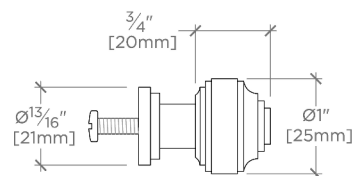

### PRODUCT (NOTES)

TOP VIEW SCALE: 6"=1'-0"

FRONT VIEW SCALE: 6"=1'-0"

SIDE VIEW SCALE: 6"=1'-0"