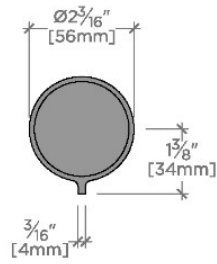

Bond

BVC13S

Bond Rally Series Volume Control with Knob Handle

SHOWN IN BOND RALLY SERIES VOLUME CONTROL WITH KNOB HANDLE | BVC13S

TECHNICAL DETAILS

ADA Compliance: Yes
Fittings Hole Diameter: 35 mm
Handle Turn Angle: Quarter Turn
Number Of Holes: One Hole
Primary Material: Brass

PRODUCT FEATURES

Knob Handle

Used to control water flow to a single waterway outlet such as a showerhead, handshower, or tub spout

Features a Sport Black Finish, smooth and velvety to the touch

Stocked in Chrome/Sport Black

Requires rough valve, sold separately: GUV18/ GUV19 (1/2") or GUV16 /GUV17 (3/4")

CERTIFICATIONS

PRODUCT (NOTES)

Bond

BVC13S

Bond Rally Series Volume Control with Knob Handle

TOP VIEW SCALE: 3"=1'-0"

FRONT VIEW SCALE: 3"=1'-0"

SIDE VIEW SCALE: 3"=1'-0"