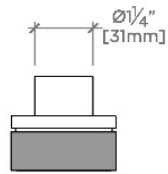

Requires rough valve, sold separately: GUV18/ GUV19 (1/2") or GUV16 /GUV17 (3/4")

CERTIFICATIONS

PRODUCT (NOTES)

Bond

BVC13S

Bond Rally Series Volume Control with Knob Handle

TOP VIEW SCALE: 3"=1'-0"

FRONT VIEW SCALE: 3"=1'-0"

SIDE VIEW SCALE: 3"=1'-0"