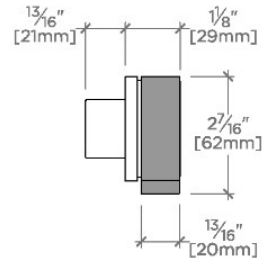

Bond

BVC13S

Bond Rally Series Volume Control with Knob Handle

SHOWN IN BOND RALLY SERIES VOLUME CONTROL WITH KNOB HANDLE | BVC13S

TECHNICAL DETAILS

ADA Compliance: Yes
Fittings Hole Diameter: 35 mm
Handle Turn Angle: Quarter Turn
Number Of Holes: One Hole
Primary Material: Brass

Requires rough valve, sold separately: GUV18/ GUV19 (1/2") or GUV16 /GUV17 (3/4")

CERTIFICATIONS

PRODUCT (NOTES)

Bond

BVC13S

Bond Rally Series Volume Control with Knob Handle

TOP VIEW SCALE: 3"=1'-0"

FRONT VIEW SCALE: 3"=1'-0"

SIDE VIEW SCALE: 3"=1'-0"