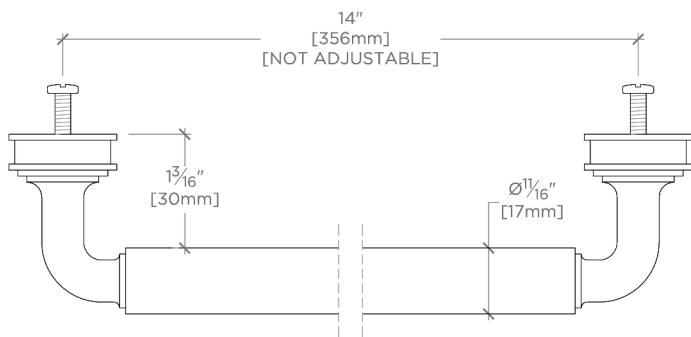

CODES & STANDARDS

PRODUCT FEATURES

Solid Brass

Machined and hand-polished

Made in Portugal

Includes 2 x M4 Pan Head Slot 1" Machine Screw and 2 x M4 Pan Head Slot 1 1/2" Machine Screw

CERTIFICATIONS

PRODUCT (NOTES)

AERO

AEHW15

Aero 14" Appliance Pull

TOP VIEW

SCALE: 6"=1'-0"

FRONT VIEW

SCALE: 6"=1'-0"

SIDE VIEW

SCALE: 6"=1'-0"