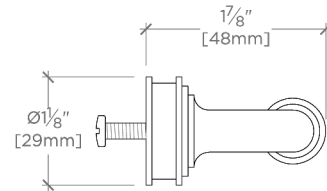

CODES & STANDARDS

PRODUCT FEATURES

Solid Brass

Machined and hand-polished

Made in Portugal

Includes 2 x M4 Pan Head Slot 1" Machine Screw and 2 x M4 Pan Head Slot 1 1/2" Machine Screw

CERTIFICATIONS

PRODUCT (NOTES)

AERO

AEHW15

Aero 14" Appliance Pull

TOP VIEW

SCALE: 6"=1'-0"

FRONT VIEW

SCALE: 6"=1'-0"

SIDE VIEW

SCALE: 6"=1'-0"