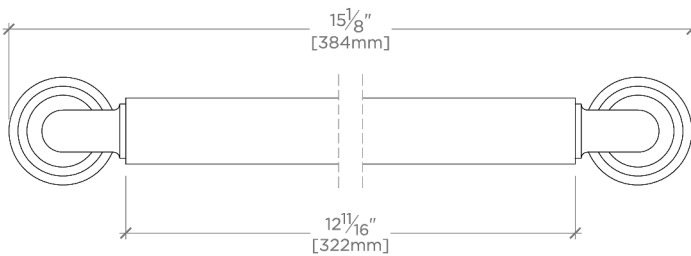

CODES & STANDARDS

PRODUCT FEATURES

Solid Brass

Machined and hand-polished

Made in Portugal

Includes 2 x M4 Pan Head Slot 1" Machine Screw and 2 x M4 Pan Head Slot 1 1/2" Machine Screw

CERTIFICATIONS

PRODUCT (NOTES)

AERO

AEHW15

Aero 14" Appliance Pull

TOP VIEW

SCALE: 6"=1'-0"

FRONT VIEW

SCALE: 6"=1'-0"

SIDE VIEW

SCALE: 6"=1'-0"