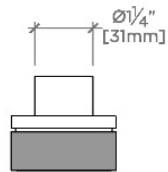

## BVC13S

Bond Rally Series Volume Control with Knob Handle

TOP VIEW SCALE: 3"=1'-0"

FRONT VIEW SCALE: 3"=1'-0"

SIDE VIEW SCALE: 3"=1'-0"