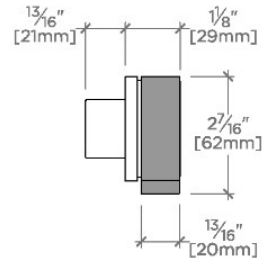

### TECHNICAL DETAILS

ADA Compliance: Yes  
Fittings Hole Diameter: 1 3/8"  
Handle Turn Angle: Quarter Turn  
Number Of Holes: One Hole  
Primary Material: Brass

## BVC13S

Bond Rally Series Volume Control with Knob Handle

TOP VIEW SCALE: 3"=1'-0"

FRONT VIEW SCALE: 3"=1'-0"

SIDE VIEW SCALE: 3"=1'-0"