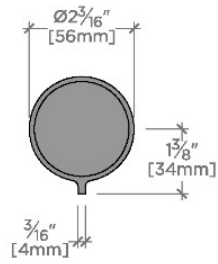

## BVC13S

Bond Rally Series Volume Control with Knob Handle

TOP VIEW SCALE: 3"=1'-0"

FRONT VIEW SCALE: 3"=1'-0"

SIDE VIEW SCALE: 3"=1'-0"