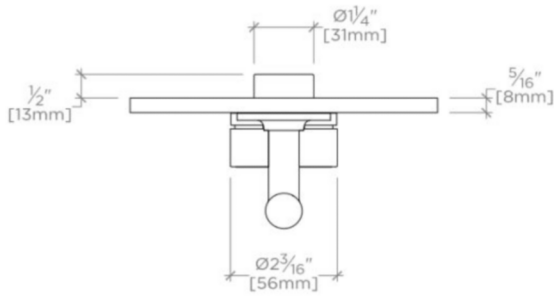

### PRODUCT FEATURES

Knob and Lever Handles

Allows bather to adjust temperature of all waterway outlets with a hot limit safety stop providing anti-scald protection

Features Guilloche Link Pattern Lever and Knob Handles

## BOND

BTH32C

Bond Union Series Integrated Thermostatic and Volume Control Trim with Guilloche Link Knob and Lever Handles

TOP VIEW

SCALE: 3"=1'-0"

FRONT VIEW

SCALE: 3"=1'-0"

SIDE VIEW

SCALE: 3"=1'-0"