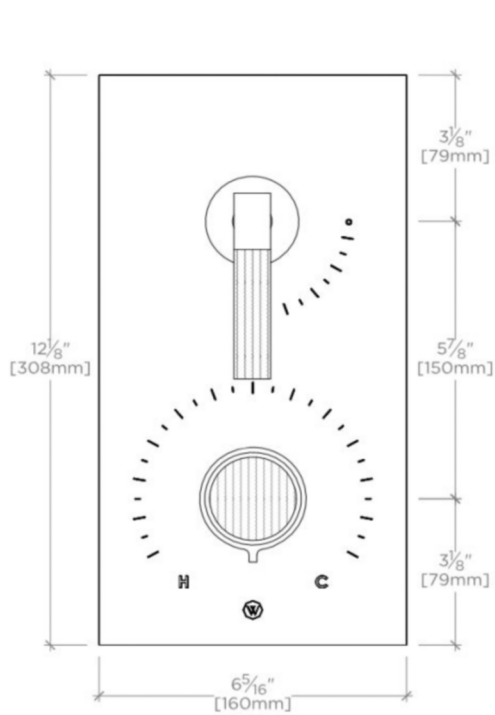

## BOND

BTH32C

Bond Union Series Integrated Thermostatic and Volume Control Trim with Guilloche Link Knob and Lever Handles

TOP VIEW

SCALE: 3"=1'-0"

FRONT VIEW

SCALE: 3"=1'-0"

SIDE VIEW

SCALE: 3"=1'-0"