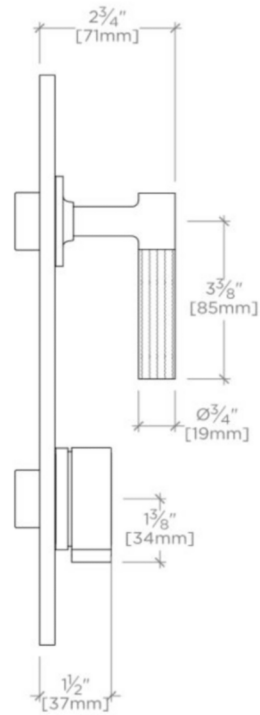

## BOND

BTH32C

Bond Union Series Integrated Thermostatic and Volume Control Trim with Guilloche Link Knob and Lever Handles

TOP VIEW

SCALE: 3"=1'-0"

FRONT VIEW

SCALE: 3"=1'-0"

SIDE VIEW

SCALE: 3"=1'-0"