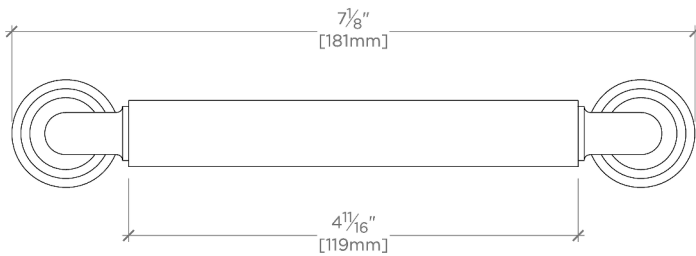

### PRODUCT FEATURES

---

Solid Brass

Machined and hand-polished

Made in Portugal

Includes 2 x M4 Pan Head Slot 1" Machine Screw and 2 x M4 Pan Head Slot 1 1/2" Machine Screw

### PRODUCT (NOTES)

---

TOP VIEW

SCALE: 6"=1'-0"

FRONT VIEW

SCALE: 6"=1'-0"

SIDE VIEW

SCALE: 6"=1'-0"