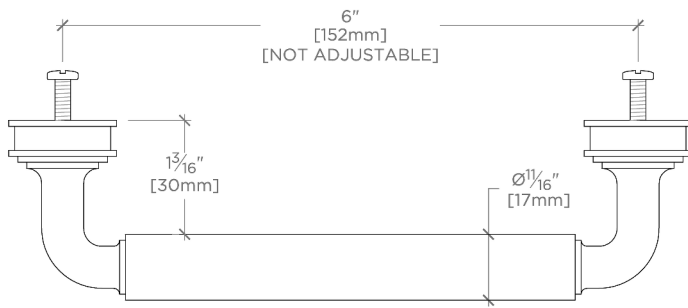

### PRODUCT FEATURES

---

Solid Brass

Machined and hand-polished

Made in Portugal

Includes 2 x M4 Pan Head Slot 1" Machine Screw and 2 x M4 Pan Head Slot 1 1/2" Machine Screw

### PRODUCT (NOTES)

---

TOP VIEW

SCALE: 6"=1'-0"

FRONT VIEW

SCALE: 6"=1'-0"

SIDE VIEW

SCALE: 6"=1'-0"