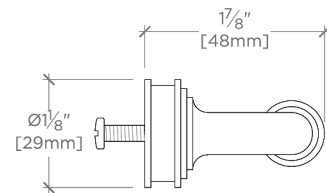

### PRODUCT (NOTES)

---

TOP VIEW

SCALE: 6"=1'-0"

FRONT VIEW

SCALE: 6"=1'-0"

SIDE VIEW

SCALE: 6"=1'-0"