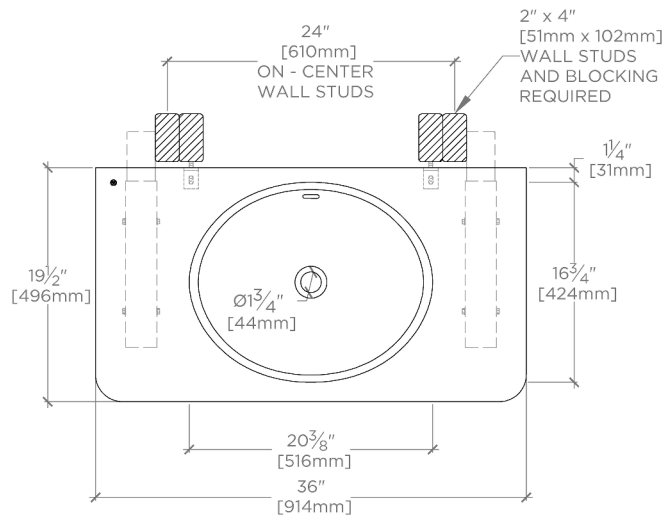

## Centuria

CNCS08

Centuria Lavabo mural en marbre 91 cm x 50 cm x 15 cm

TOP VIEW

SCALE: 3/4"=1'-0"

FRONT VIEW

SCALE: 3/4"=1'-0"

REQUIRED MOUNTING HARDWARE (SOLD SEPARATELY)