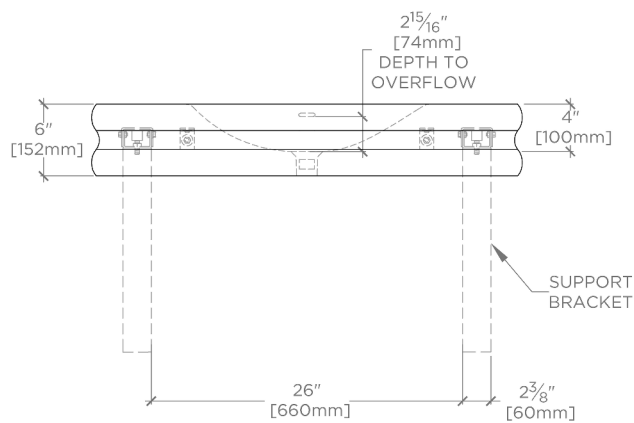

## Centuria

CNCS08

Centuria Lavabo mural en marbre 91 cm x 50 cm x 15 cm

TOP VIEW

SCALE: 3/4"=1'-0"

FRONT VIEW

SCALE: 3/4"=1'-0"

REQUIRED MOUNTING HARDWARE (SOLD SEPARATELY)

STYLE: 106801

DESCRIPTION: UNIVERSAL PAIR (L/R) 18" STAINLESS STEEL ADJUSTABLE CONCEALED SUPPORT BRACKETS, WALL SUPPORT BRACKETS AND HARDWARE FOR WALL MOUNTED STONE SINK.

SIDE VIEW

SCALE: 3/4"=1'-0"