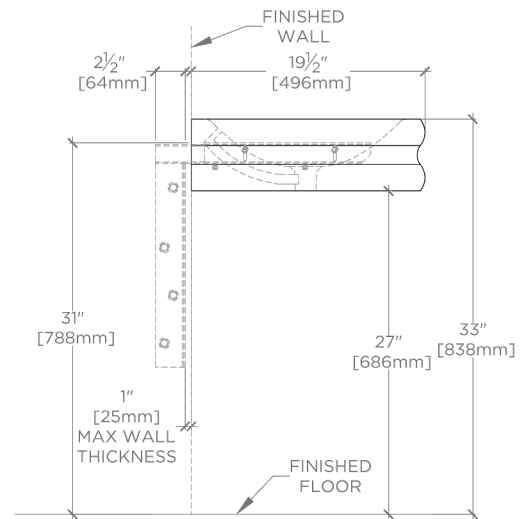

## Centuria

CNCS08

Centuria Lavabo mural en marbre 91 cm x 50 cm x 15 cm

TOP VIEW

SCALE: 3/4"=1'-0"

FRONT VIEW

SCALE: 3/4"=1'-0"

REQUIRED MOUNTING HARDWARE (SOLD SEPARATELY)

STYLE: 106801

DESCRIPTION: UNIVERSAL PAIR (L/R) 18" STAINLESS STEEL ADJUSTABLE CONCEALED SUPPORT BRACKETS, WALL SUPPORT BRACKETS AND HARDWARE FOR WALL MOUNTED STONE SINK.

SIDE VIEW

SCALE: 3/4"=1'-0"