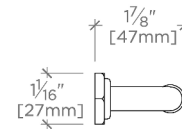

## Regulator

RGHW15

Regulator Tirette de 38 cm pour appareils ménagers

TOP VIEW

SCALE: 3"=1'-0"

FRONT VIEW

SCALE: 3"=1'-0"

SIDE VIEW