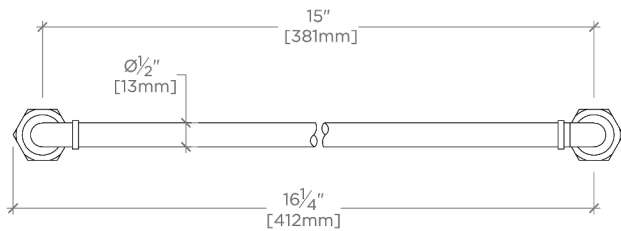

## Regulator

RGHW15

Regulator Tirette de 38 cm pour appareils ménagers

TOP VIEW

SCALE: 3"=1'-0"

FRONT VIEW

SCALE: 3"=1'-0"

SIDE VIEW