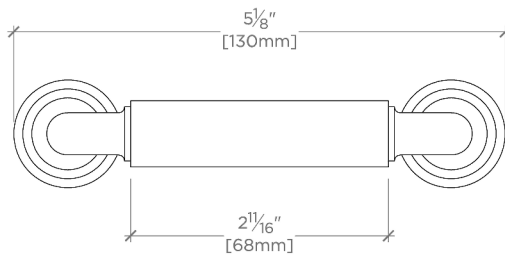

CODES & STANDARDS

PRODUCT FEATURES

Solid Brass

Machined and hand-polished

Made in Portugal

Includes 2 x M4 Pan Head Slot 1" Machine Screw and 2 x M4 Pan Head Slot 1 1/2" Machine Screw

CERTIFICATIONS

PRODUCT (NOTES)

TOP VIEW

SCALE: 6"=1'-0"

FRONT VIEW

SCALE: 6"=1'-0"

SIDE VIEW

SCALE: 6"=1'-0"