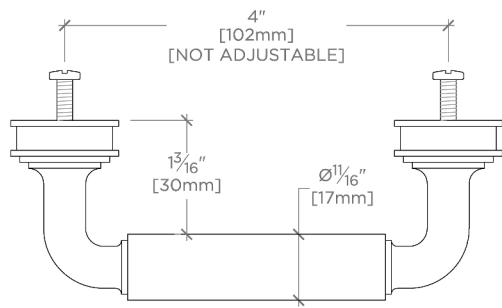

CODES & STANDARDS

PRODUCT FEATURES

Solid Brass

Machined and hand-polished

Made in Portugal

Includes 2 x M4 Pan Head Slot 1" Machine Screw and 2 x M4 Pan Head Slot 1 1/2" Machine Screw

CERTIFICATIONS

PRODUCT (NOTES)

TOP VIEW

SCALE: 6"=1'-0"

FRONT VIEW

SCALE: 6"=1'-0"

SIDE VIEW

SCALE: 6"=1'-0"