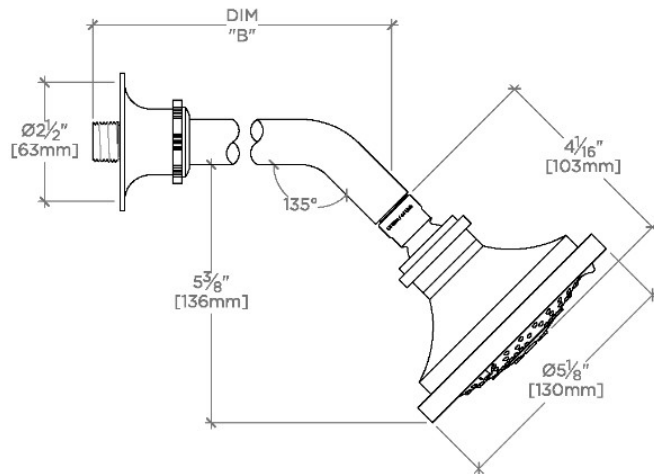

### TECHNICAL DETAILS

Fittings Hole Diameter: 35 mm  
Inlet Connection Size: 1/2"  
Inlet Connection Type: Male NPT  
Pivot: Y  
Restricted Maximum Flow Rate: 6.6 liters/min  
Water Pressure Maximum: 6.0 bar  
Water Pressure Minimum: 1.5 bar  
Water Pressure Recommended: 3.0 bar

## Henry Chronos

CNS354

Henry Chronos 5" Showerhead with Adjustable Spray with 6" Wall Mounted 45 Degree Shower Arm

TOP VIEW SCALE: 3"=1'-0"

STYLE NO.	DIM "A"	DIM "B"
CNS354	10 1/16" [271mm]	6 1/4" [158mm]
CNS355	12 1/16" [322mm]	8 1/4" [209mm]

FRONT VIEW SCALE: 3"=1'-0"

SIDE VIEW SCALE: 3"=1'-0"