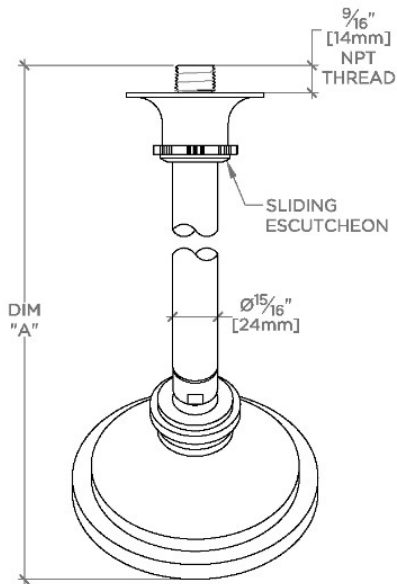

### TECHNICAL DETAILS

Fittings Hole Diameter: 35 mm  
Inlet Connection Size: 1/2"  
Inlet Connection Type: Male NPT  
Pivot: Y  
Restricted Maximum Flow Rate: 6.6 liters/min  
Water Pressure Maximum: 6.0 bar  
Water Pressure Minimum: 1.5 bar  
Water Pressure Recommended: 3.0 bar

### PRODUCT FEATURES

Made of Brass

Features a swivel 5" showerhead with three adjustable spray patterns

Features a swivel 5" showerhead with three adjustable spray patterns

Stocked in Brass, Chrome and Nickel

## Henry Chronos

CNS354

Henry Chronos 5" Showerhead with Adjustable Spray with 6" Wall Mounted 45 Degree Shower Arm

TOP VIEW SCALE: 3"=1'-0"

STYLE NO.	DIM "A"	DIM "B"
CNS354	10 1/16" [271mm]	6 1/4" [158mm]
CNS355	12 1/16" [322mm]	8 1/4" [209mm]

FRONT VIEW SCALE: 3"=1'-0"

SIDE VIEW SCALE: 3"=1'-0"