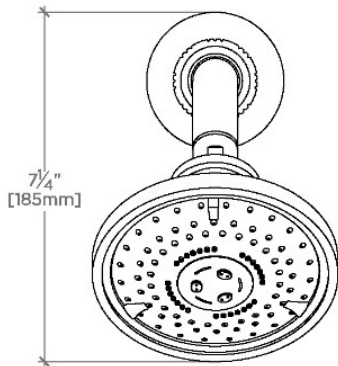

## Henry Chronos

CNS354

Henry Chronos 5" Showerhead with Adjustable Spray with 6" Wall Mounted 45 Degree Shower Arm

SHOWN IN HENRY CHRONOS 5" SHOWERHEAD WITH ADJUSTABLE SPRAY WITH 6" WALL MOUNTED 45 DEGREE SHOWER ARM | CNS354

### TECHNICAL DETAILS

Fittings Hole Diameter: 35 mm  
Inlet Connection Size: 1/2"  
Inlet Connection Type: Male NPT  
Pivot: Y  
Restricted Maximum Flow Rate: 6.6 liters/min  
Water Pressure Maximum: 6.0 bar  
Water Pressure Minimum: 1.5 bar  
Water Pressure Recommended: 3.0 bar

## Henry Chronos

CNS354

Henry Chronos 5" Showerhead with Adjustable Spray with 6" Wall Mounted 45 Degree Shower Arm

TOP VIEW SCALE: 3"=1'-0"

STYLE NO.	DIM "A"	DIM "B"
CNS354	10 1/16" [271mm]	6 1/4" [158mm]
CNS355	12 1/16" [322mm]	8 1/4" [209mm]

FRONT VIEW SCALE: 3"=1'-0"

SIDE VIEW SCALE: 3"=1'-0"