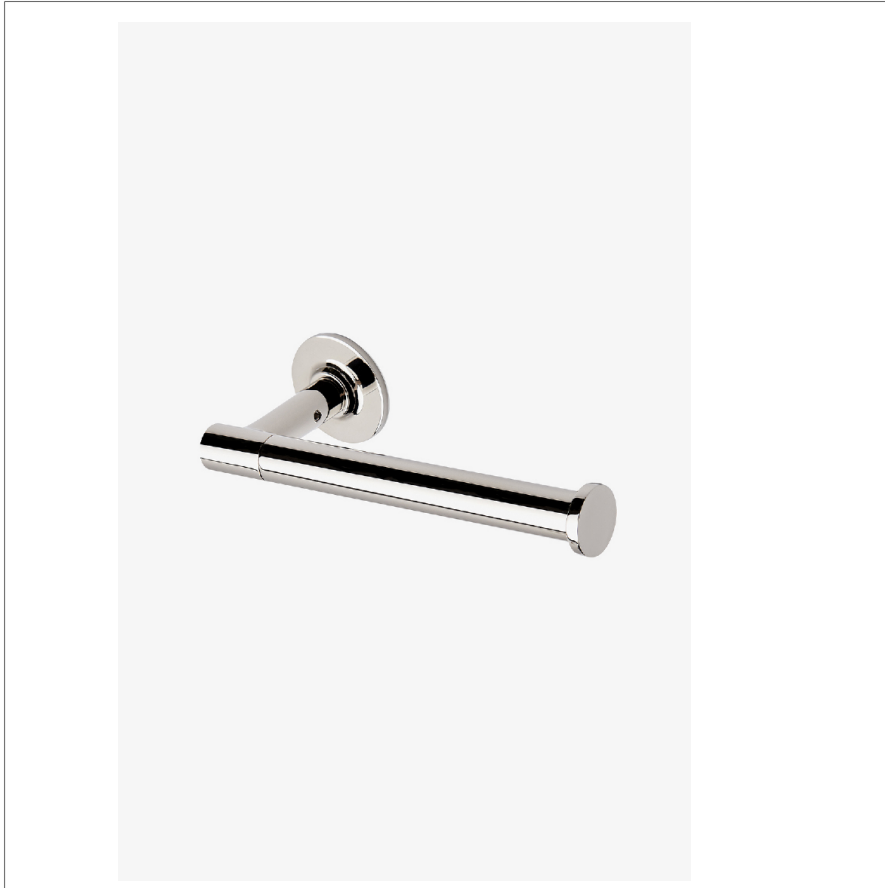

## Bond

BPH001

Bond One Arm Paper Holder

SHOWN IN BOND ONE ARM PAPER HOLDER | BPH001

### TECHNICAL DETAILS

Primary Material: Brass

### PRODUCT (NOTES)

TOP VIEW

SCALE: 3"=1'-0"

FRONT VIEW

SCALE: 3"=1'-0"

SIDE VIEW

SCALE: 3"=1'-0"