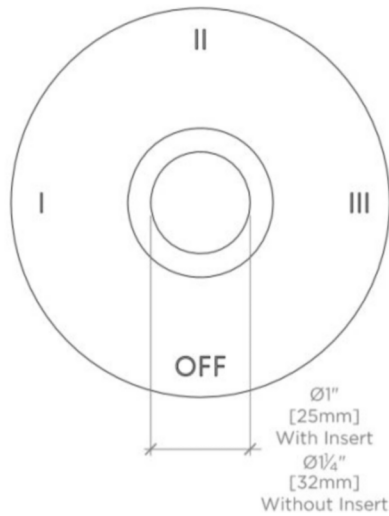

### TECHNICAL DETAILS

ADA Compliance: Yes  
Depth / Width: 5 mm  
Height: 95 mm  
Length: 95 mm  
Primary Material: Brass  
Suggested Application: Bath

### PRODUCT FEATURES

Allows water to be switched between three different water features such as a shower head, handshower, rain head, or spray bars

For use with all Waterworks families of diverter handle trims

Three Roman numeral icons correspond to the handle positions and allow multiple configurations. Custom icons are also available as special order

Configured with shutoff position

## UN3TR1

Universal Three Way Diverter Valve Trim for Thermostatic with Roman Numerals

TOP VIEW

SCALE: 6"=1'-0"

FRONT VIEW

SCALE: 6"=1'-0"

SIDE VIEW

SCALE: 6"=1'-0"