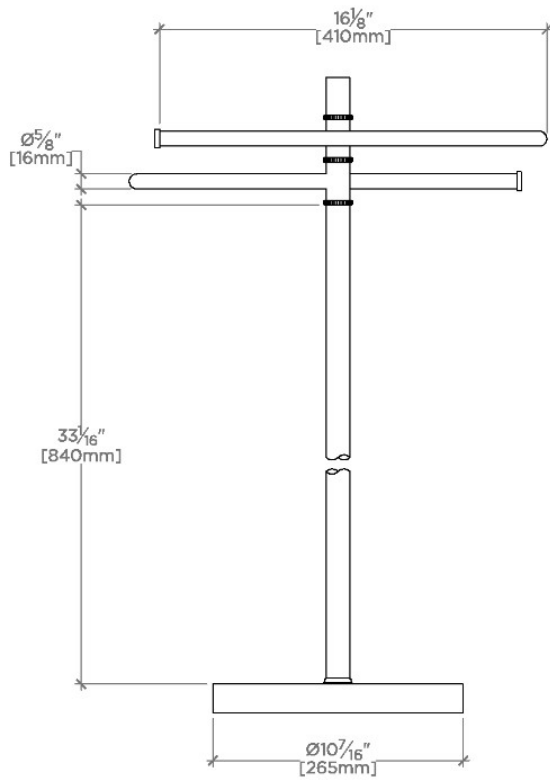

Essentials

ETB001

Essentials Freestanding Towel Stand

SHOWN IN ESSENTIALS FREESTANDING TOWEL STAND | ETB001

TECHNICAL DETAILS

Depth/Width: 267 mm
Height: 997 mm

INSPIRATION

Choose with confidence: Well-crafted designs that work with any product in our overall assortment and elevate any setting. Explore a wide range of authentic elements, from freestanding, deck and wall-mounted accessories to furnishings.

CODES & STANDARDS

PRODUCT FEATURES

Base 10 1/2" x 39 1/4"
Rack 16 1/2" x 7 1/2" x 39 1/4"
Made from Brass.

Solid brass tubes are formed and plated and polished. Inside is finished with a durable black powder coat.

Essentials

ETB001

Essentials Freestanding Towel Stand

TOP VIEW

SCALE: 1/2"=1'-0"

FRONT VIEW

SCALE: 1/2"=1'-0"

SIDE VIEW

SCALE: 1/2"=1'-0"