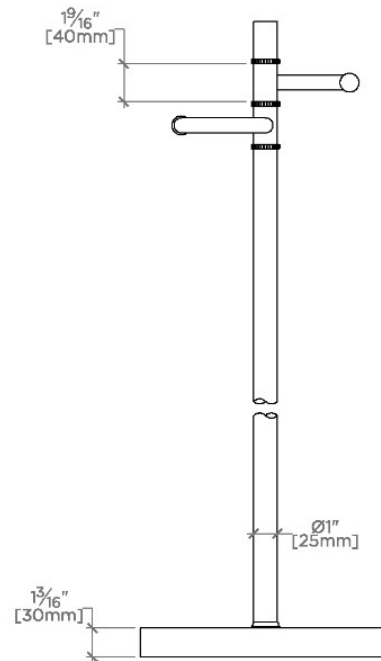

Essentials

ETB001

Essentials Freestanding Towel Stand

SHOWN IN ESSENTIALS FREESTANDING TOWEL STAND | ETB001

TECHNICAL DETAILS

Depth/Width: 267 mm
Height: 997 mm

INSPIRATION

Choose with confidence: Well-crafted designs that work with any product in our overall assortment and elevate any setting. Explore a wide range of authentic elements, from freestanding, deck and wall-mounted accessories to furnishings.

CODES & STANDARDS

PRODUCT FEATURES

Base 10 1/2" x 39 1/4"
Rack 16 1/2" x 7 1/2" x 39 1/4"
Made from Brass.

Solid brass tubes are formed and plated and polished. Inside is finished with a durable black powder coat.

Essentials

ETB001

Essentials Freestanding Towel Stand

TOP VIEW

SCALE: 1/2"=1'-0"

FRONT VIEW

SCALE: 1/2"=1'-0"

SIDE VIEW

SCALE: 1/2"=1'-0"