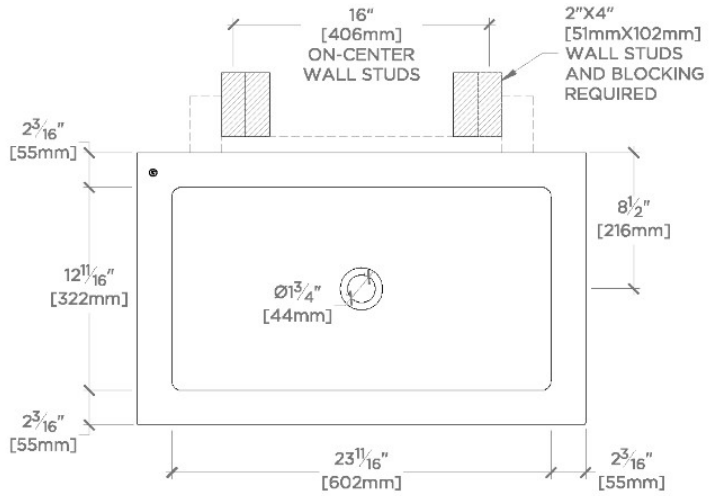

Tellaro

TELV28

Tellaro Rectangular Wall Mounted Marble Lavatory Sink 28" x 17" x 11"

SHOWN IN TELLARO RECTANGULAR WALL MOUNTED MARBLE LAVATORY SINK 28" X 17" X 11" | TELV28

TECHNICAL DETAILS

INSPIRATION

Tellaro sinks emerge from a single, hand-selected piece of solid marble. Shown here in Arabescato, a light stone with touches of gray, the bold-scale Tellaro complements Modern and Transitional spaces. Optional 7-inch backsplash for wall-mounted fittings.

CERTIFICATIONS

PRODUCT (NOTES)

Tellaro

TELV28

Tellaro Rectangular Wall Mounted Marble Lavatory Sink 28" x 17" x 11"

TOP VIEW

SCALE: 1"=1'-0"

REQUIRED MOUNTING HARDWARE (SOLD SEPARATELY)

STYLE: 100539

DESCRIPTION: UNIVERSAL PAIR (L/R) 17 1/4" STAINLESS STEEL CONCEALED SUPPORT BRACKETS, WALL SUPPORT BRACKETS AND HARDWARE FOR WALL MOUNTED STONE SINK

FRONT VIEW

SCALE: 1"=1'-0"

SIDE VIEW

SCALE: 1"=1'-0"