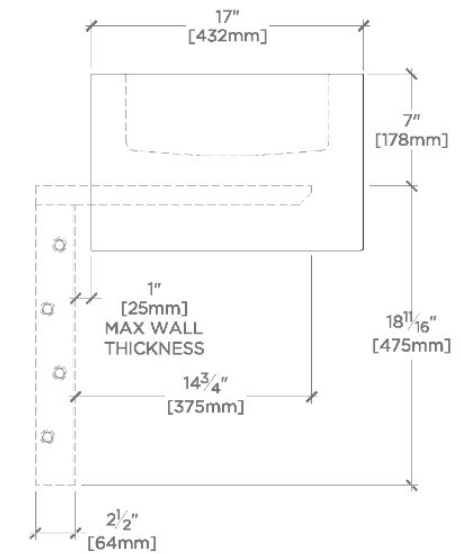

Tellaro

TELV28

Tellaro Rectangular Wall Mounted Marble Lavatory Sink 28" x 17" x 11"

SHOWN IN TELLARO RECTANGULAR WALL MOUNTED MARBLE LAVATORY SINK 28" X 17" X 11" | TELV28

TECHNICAL DETAILS

INSPIRATION

Tellaro sinks emerge from a single, hand-selected piece of solid marble. Shown here in Arabescato, a light stone with touches of gray, the bold-scale Tellaro complements Modern and Transitional spaces. Optional 7-inch backsplash for wall-mounted fittings.

CERTIFICATIONS

PRODUCT (NOTES)

Tellaro

TELV28

Tellaro Rectangular Wall Mounted Marble Lavatory Sink 28" x 17" x 11"

TOP VIEW

SCALE: 1"=1'-0"

REQUIRED MOUNTING HARDWARE (SOLD SEPARATELY)

STYLE: 100539

DESCRIPTION: UNIVERSAL PAIR (L/R) 17 1/4" STAINLESS STEEL CONCEALED SUPPORT BRACKETS, WALL SUPPORT BRACKETS AND HARDWARE FOR WALL MOUNTED STONE SINK

FRONT VIEW

SCALE: 1"=1'-0"

SIDE VIEW

SCALE: 1"=1'-0"