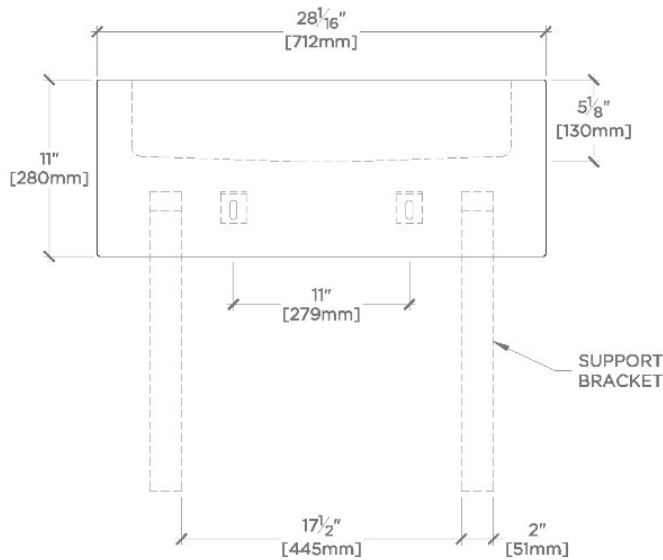

Tellaro

TELV28

Tellaro Rectangular Wall Mounted Marble Lavatory Sink 28" x 17" x 11"

SHOWN IN TELLARO RECTANGULAR WALL MOUNTED MARBLE LAVATORY SINK 28" X 17" X 11" | TELV28

TECHNICAL DETAILS

INSPIRATION

Tellaro sinks emerge from a single, hand-selected piece of solid marble. Shown here in Arabescato, a light stone with touches of gray, the bold-scale Tellaro complements Modern and Transitional spaces. Optional 7-inch backsplash for wall-mounted fittings.

CERTIFICATIONS

PRODUCT (NOTES)

Tellaro

TELV28

Tellaro Rectangular Wall Mounted Marble Lavatory Sink 28" x 17" x 11"

TOP VIEW

SCALE: 1"=1'-0"

REQUIRED MOUNTING HARDWARE (SOLD SEPARATELY)

STYLE: 100539

DESCRIPTION: UNIVERSAL PAIR (L/R) 17 1/4" STAINLESS STEEL CONCEALED SUPPORT BRACKETS, WALL SUPPORT BRACKETS AND HARDWARE FOR WALL MOUNTED STONE SINK

FRONT VIEW

SCALE: 1"=1'-0"

SIDE VIEW

SCALE: 1"=1'-0"