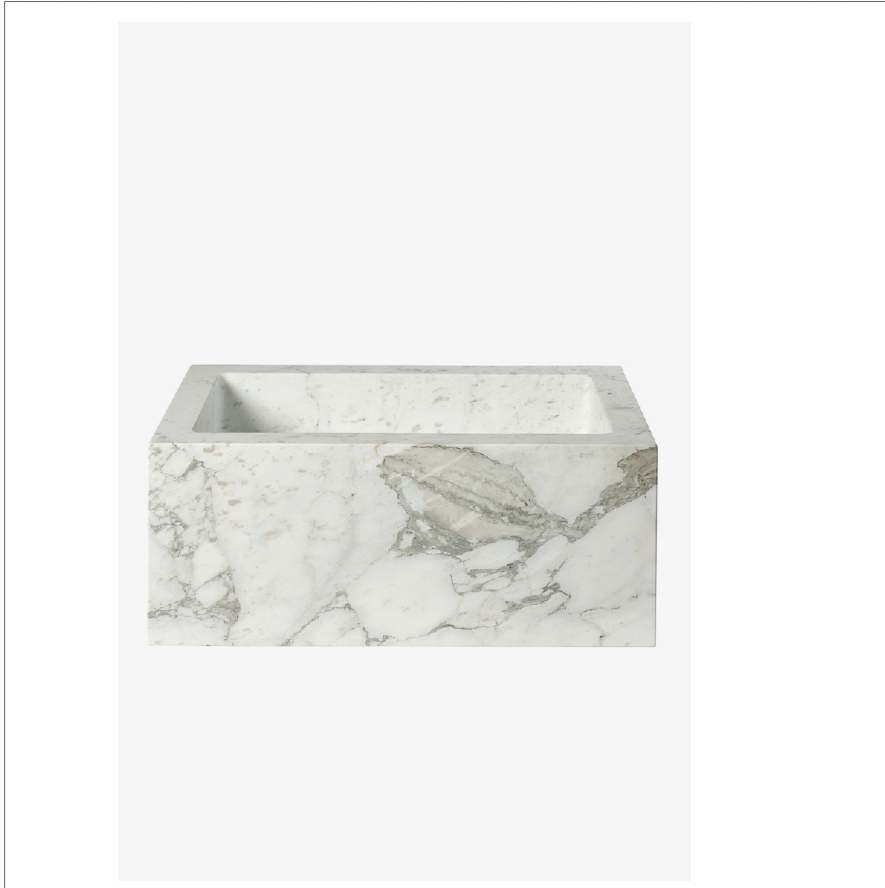

Tellaro

TELV28

Tellaro Rectangular Wall Mounted Marble Lavatory Sink 28" x 17" x 11"

SHOWN IN TELLARO RECTANGULAR WALL MOUNTED MARBLE LAVATORY SINK 28" X 17" X 11" | TELV28

TECHNICAL DETAILS

INSPIRATION

Tellaro sinks emerge from a single, hand-selected piece of solid marble. Shown here in Arabescato, a light stone with touches of gray, the bold-scale Tellaro complements Modern and Transitional spaces. Optional 7-inch backsplash for wall-mounted fittings.

CODES & STANDARDS

PRODUCT FEATURES

Designed by and exclusive to Waterworks

Sourced and made in Italy

Carved from a solid block of stone

Backsplash designed for wall mounted faucet and handles

Required Drain: UNLD23

CERTIFICATIONS

PRODUCT (NOTES)

Tellaro

TELV28

Tellaro Rectangular Wall Mounted Marble Lavatory Sink 28" x 17" x 11"

TOP VIEW

SCALE: 1"=1'-0"

REQUIRED MOUNTING HARDWARE (SOLD SEPARATELY)

STYLE: 100539

DESCRIPTION: UNIVERSAL PAIR (L/R) 17 1/4" STAINLESS STEEL CONCEALED SUPPORT BRACKETS, WALL SUPPORT BRACKETS AND HARDWARE FOR WALL MOUNTED STONE SINK

FRONT VIEW

SCALE: 1"=1'-0"

SIDE VIEW

SCALE: 1"=1'-0"