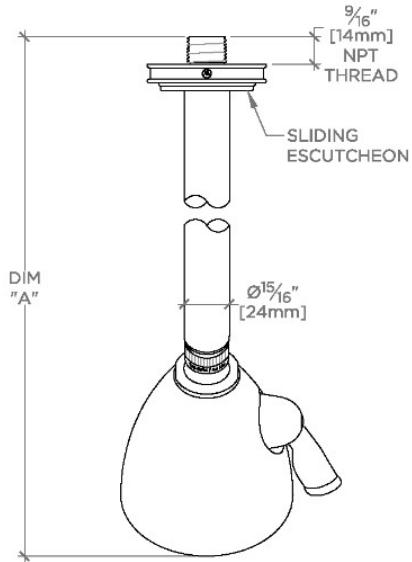

Aero

AES344

Aero 3 1/2" Showerhead with Adjustable Spray with 6" Wall Mounted 45 Degree Shower Arm

SHOWN IN AERO 3 1/2" SHOWERHEAD WITH ADJUSTABLE SPRAY WITH 6" WALL MOUNTED 45 DEGREE SHOWER ARM | AES344

TECHNICAL DETAILS

Adjustable Versus Fixed Spray: Adjustable
 Fittings Hole Diameter: 32 mm
 Flow Restriction Options: 1.5, 1.75, 2.0
 Inlet Connection Size: 1/2"
 Inlet Connection Type: Male NPT
 Pivot: Y
 Primary Material: Brass
 Restricted Maximum Flow Rate: 6.6 liters/min
 Water Pressure Maximum: 6.0 bar
 Water Pressure Minimum: 1.5 bar
 Water Pressure Recommended: 3.0 bar

CERTIFICATIONS

PRODUCT (NOTES)

Aero

AES344

Aero 3 1/2" Showerhead with Adjustable Spray with 6" Wall Mounted 45 Degree Shower Arm

TOP VIEW

SCALE: 3"=1'-0"

STYLE NO.	DIM "A"	DIM "B"
AES344	10 7/8" [276mm]	6 1/4" [158mm]
TRS344		
AES345	12 7/8" [326mm]	8 1/4" [209mm]
TRS345		

SPRAY PATTERNS

FRONT VIEW

SCALE: 3"=1'-0"

SIDE VIEW

SCALE: 3"=1'-0"