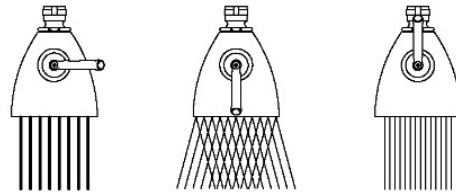

TECHNICAL DETAILS

Adjustable Versus Fixed Spray: Adjustable
 Fittings Hole Diameter: 32 mm
 Flow Restriction Options: 1.5, 1.75, 2.0
 Inlet Connection Size: 1/2"
 Inlet Connection Type: Male NPT
 Pivot: Y
 Primary Material: Brass
 Restricted Maximum Flow Rate: 6.6 liters/min
 Water Pressure Maximum: 6.0 bar
 Water Pressure Minimum: 1.5 bar
 Water Pressure Recommended: 3.0 bar

CODES & STANDARDS

AES344X, ASME A112.18.1/CSA B125.1, CEC(1.5GPM & 1.75GPM Only), WaterSense(1.5GPM, 1.75GPM & 2.0GPM Only), DOE, State of MA

PRODUCT FEATURES

- Made of Brass
- Features a swivel 3 1/2" showerhead with two adjustable spray patterns
- Includes a 6" wall mounted 45 degree shower arm
- Stocked in Brass, Chrome and Nickel
- Showerhead available in 1.75gpm (6.6L/min) flow rate

CERTIFICATIONS

PRODUCT (NOTES)

Aero

AES344

Aero 3 1/2" Showerhead with Adjustable Spray with 6" Wall Mounted 45 Degree Shower Arm

TOP VIEW

SCALE: 3"=1'-0"

STYLE NO.	DIM "A"	DIM "B"
AES344	10 7/8" [276mm]	6 1/4" [158mm]
TRS344		
AES345	12 7/8" [326mm]	8 1/4" [209mm]
TRS345		

SPRAY PATTERNS

FRONT VIEW

SCALE: 3"=1'-0"

SIDE VIEW

SCALE: 3"=1'-0"