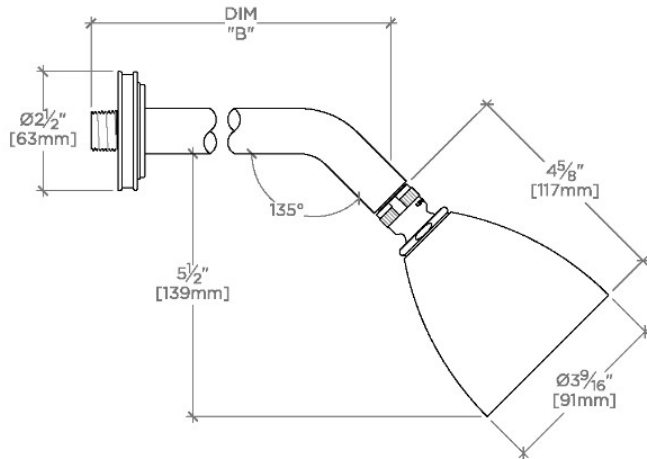

TECHNICAL DETAILS

Adjustable Versus Fixed Spray: Adjustable
 Fittings Hole Diameter: 32 mm
 Flow Restriction Options: 1.5, 1.75, 2.0
 Inlet Connection Size: 1/2"
 Inlet Connection Type: Male NPT
 Pivot: Y
 Primary Material: Brass
 Restricted Maximum Flow Rate: 6.6 liters/min
 Water Pressure Maximum: 6.0 bar
 Water Pressure Minimum: 1.5 bar
 Water Pressure Recommended: 3.0 bar

CODES & STANDARDS

AES344X, ASME A112.18.1/CSA B125.1, CEC(1.5GPM & 1.75GPM Only), WaterSense(1.5GPM, 1.75GPM & 2.0GPM Only), DOE, State of MA

PRODUCT FEATURES

- Made of Brass
- Features a swivel 3 1/2" showerhead with two adjustable spray patterns
- Includes a 6" wall mounted 45 degree shower arm
- Stocked in Brass, Chrome and Nickel
- Showerhead available in 1.75gpm (6.6L/min) flow rate

CERTIFICATIONS

PRODUCT (NOTES)

Aero

AES344

Aero 3 1/2" Showerhead with Adjustable Spray with 6" Wall Mounted 45 Degree Shower Arm

TOP VIEW

SCALE: 3"=1'-0"

STYLE NO.	DIM "A"	DIM "B"
AES344	10 7/8" [276mm]	6 1/4" [158mm]
TRS344		
AES345	12 7/8" [326mm]	8 1/4" [209mm]
TRS345		

SPRAY PATTERNS

FRONT VIEW

SCALE: 3"=1'-0"

SIDE VIEW

SCALE: 3"=1'-0"