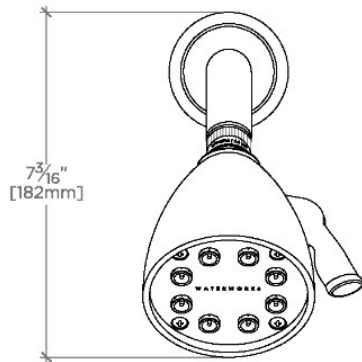

Aero

AES344

Aero 3 1/2" Showerhead with Adjustable Spray with 6" Wall Mounted 45 Degree Shower Arm

SHOWN IN AERO 3 1/2" SHOWERHEAD WITH ADJUSTABLE SPRAY WITH 6" WALL MOUNTED 45 DEGREE SHOWER ARM | AES344

TECHNICAL DETAILS

Adjustable Versus Fixed Spray: Adjustable
 Fittings Hole Diameter: 32 mm
 Flow Restriction Options: 1.5, 1.75, 2.0
 Inlet Connection Size: 1/2"
 Inlet Connection Type: Male NPT
 Pivot: Y
 Primary Material: Brass
 Restricted Maximum Flow Rate: 6.6 liters/min
 Water Pressure Maximum: 6.0 bar
 Water Pressure Minimum: 1.5 bar
 Water Pressure Recommended: 3.0 bar

CERTIFICATIONS

PRODUCT (NOTES)

Aero

AES344

Aero 3 1/2" Showerhead with Adjustable Spray with 6" Wall Mounted 45 Degree Shower Arm

TOP VIEW

SCALE: 3"=1'-0"

STYLE NO.	DIM "A"	DIM "B"
AES344	10 7/8" [276mm]	6 1/4" [158mm]
TRS344		
AES345	12 7/8" [326mm]	8 1/4" [209mm]
TRS345		

SPRAY PATTERNS

FRONT VIEW

SCALE: 3"=1'-0"

SIDE VIEW

SCALE: 3"=1'-0"