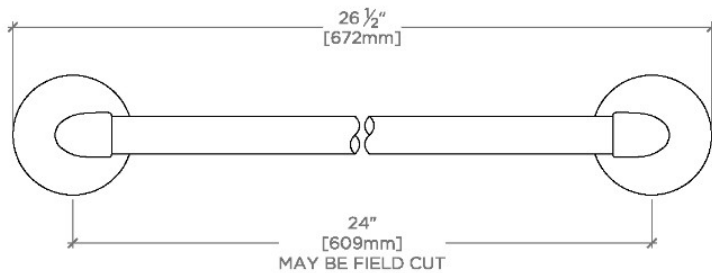

## Riverun

RRTB24

Riverun 24" Single Towel Bar

TOP VIEW

SCALE: 3"=1'-0"

FRONT VIEW

SCALE: 3"=1'-0"

SIDE VIEW