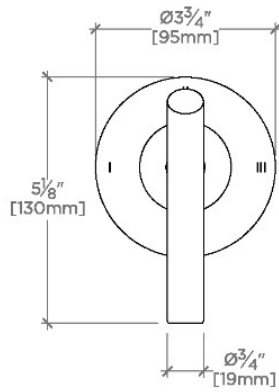

## Bond

B3T110

Bond Solo Series Three Way Thermostatic Diverter Trim with Roman Numerals and Lever Handle

TOP VIEW SCALE: 3"=1'-0"

FRONT VIEW SCALE: 3"=1'-0"

SIDE VIEW SCALE: 3"=1'-0"