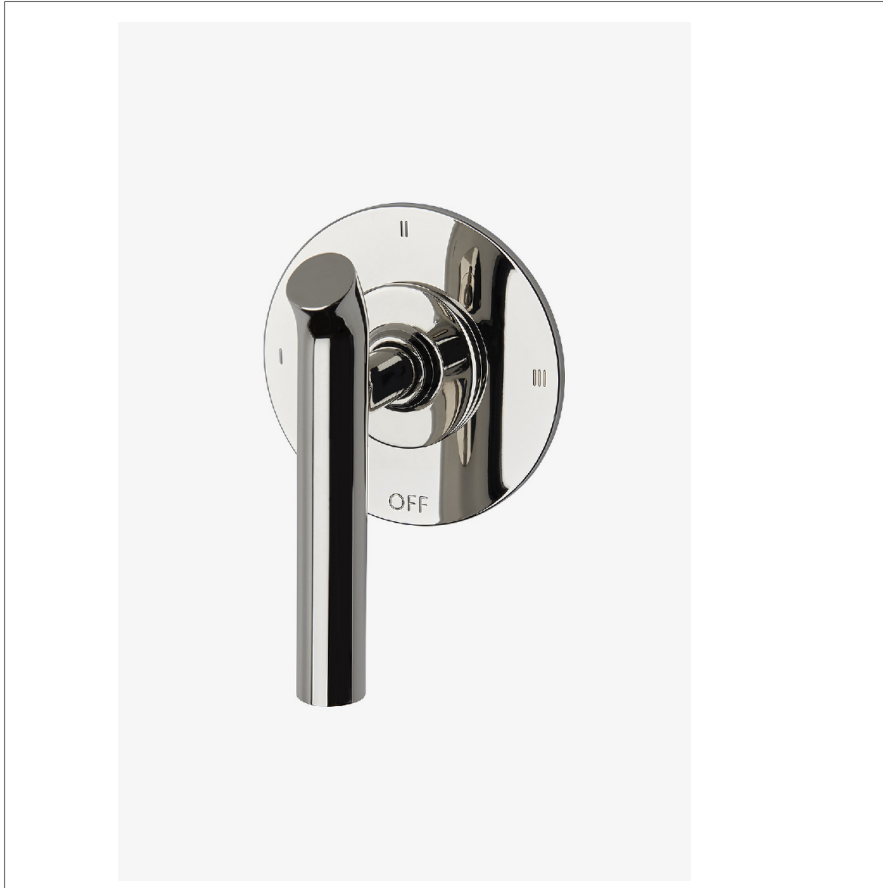

## Bond

B3T110

Bond Solo Series Three Way Thermostatic Diverter Trim with Roman Numerals and Lever Handle

SHOWN IN BOND SOLO SERIES THREE WAY THERMOSTATIC DIVERTER TRIM WITH ROMAN NUMERALS AND LEVER HANDLE | B3T110

### TECHNICAL DETAILS

ADA Compliance: Yes  
Integrated Diverter: N  
Number Of Holes: One Hole  
Primary Material: Brass

### PRODUCT FEATURES

Lever Handle

For use with a Thermostatic shower system and three waterway outlets such as a handshower, shower head, and tub spout

Features Uprturned Lever Handles

Stocked in Chrome, Nickel, Brass and Dark Nickel

## Bond

B3T110

Bond Solo Series Three Way Thermostatic Diverter Trim with Roman Numerals and Lever Handle

TOP VIEW SCALE: 3"=1'-0"

FRONT VIEW SCALE: 3"=1'-0"

SIDE VIEW SCALE: 3"=1'-0"