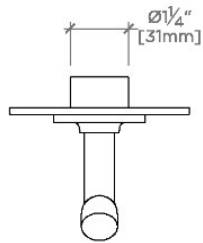

## Bond

B3T110

Bond Solo Series Three Way Thermostatic Diverter Trim with Roman Numerals and Lever Handle

TOP VIEW SCALE: 3"=1'-0"

FRONT VIEW SCALE: 3"=1'-0"

SIDE VIEW SCALE: 3"=1'-0"