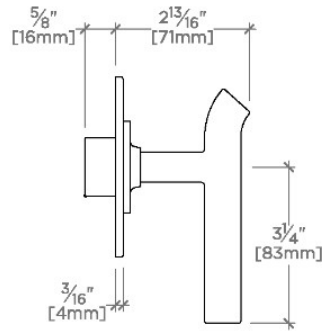

## Bond

B3T110

Bond Solo Series Three Way Thermostatic Diverter Trim with Roman Numerals and Lever Handle

TOP VIEW SCALE: 3"=1'-0"

FRONT VIEW SCALE: 3"=1'-0"

SIDE VIEW SCALE: 3"=1'-0"