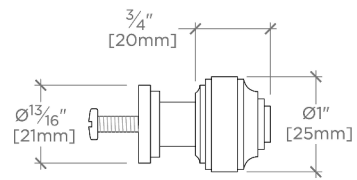

CODES & STANDARDS

PRODUCT FEATURES

Solid Brass

Machined and hand-polished

Made in Portugal

Includes 1 x M4 Pan Head Slot 1" Machine Screw and 1 x M4 Pan Head Slot 1 1/2" Machine Screw

CERTIFICATIONS

PRODUCT (NOTES)

Aero 1" Post Knob

TOP VIEW SCALE: 6"=1'-0"

FRONT VIEW SCALE: 6"=1'-0"

SIDE VIEW SCALE: 6"=1'-0"