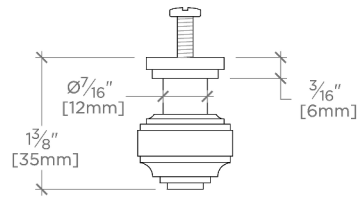

CODES & STANDARDS

PRODUCT FEATURES

Solid Brass

Machined and hand-polished

Made in Portugal

Includes 1 x M4 Pan Head Slot 1" Machine Screw and 1 x M4 Pan Head Slot 1 1/2" Machine Screw

CERTIFICATIONS

PRODUCT (NOTES)

Aero 1" Post Knob

TOP VIEW SCALE: 6"=1'-0"

FRONT VIEW SCALE: 6"=1'-0"

SIDE VIEW SCALE: 6"=1'-0"