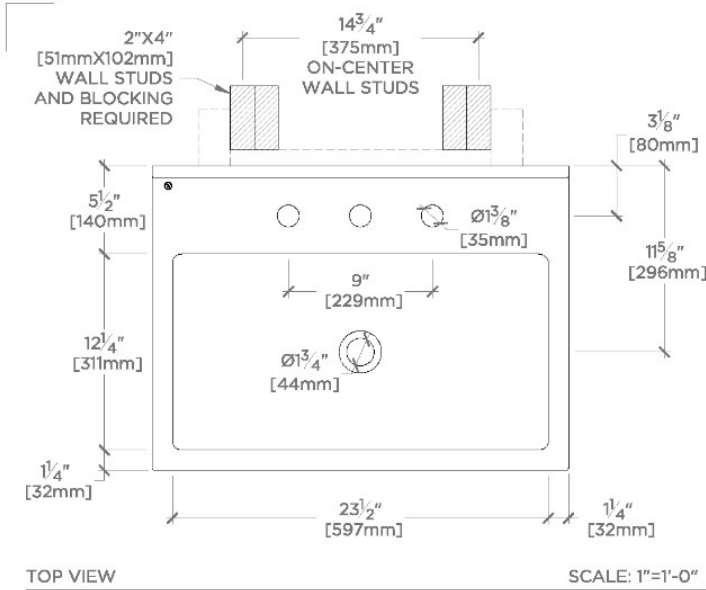

## Sorano

SOLV26

Sorano Rectangular Wall Mounted Marble Lavatory Sink 26" x 19" x 6 1/4" with 26" x 6" x 3/4"

REQUIRED MOUNTING HARDWARE (SOLD SEPARATELY)

STYLE: 100539

DESCRIPTION: UNIVERSAL PAIR (L/R) 17 1/4" STAINLESS STEEL CONCEALED SUPPORT BRACKETS, WALL SUPPORT BRACKETS AND HARDWARE FOR WALL MOUNTED STONE SINK