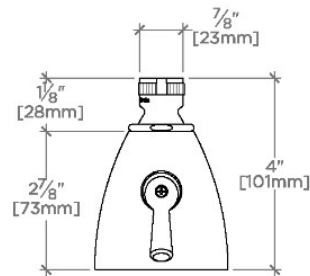

UNIVERSAL

USH303

Universal Transitional 2 3/4" Showerhead with Adjustable Spray

SHOWN IN UNIVERSAL TRANSITIONAL 2 3/4" SHOWERHEAD WITH ADJUSTABLE SPRAY | USH303

TECHNICAL DETAILS

Adjustable Versus Fixed Spray: Fixed Spray
Flow Restriction Options: 1.5, 1.75, 2.0
Inlet Connection Size: 1/2"
Inlet Connection Type: Female NPT
Pivot: Y
Primary Material: Brass
Restricted Maximum Flow Rate: 1.75 gpm
Water Pressure Maximum: 85.0 psi
Water Pressure Minimum: 20.0 psi
Water Pressure Recommended: 45.0 psi

Swiveling 2 3/4" showerhead

Adjustable showerhead features two spray patterns

Stocked in Brass, Chrome and Nickel

Showerhead available in 1.75gpm (6.6L/min) flow rate

CERTIFICATIONS

PRODUCT (NOTES)

UNIVERSAL

USH303

Universal Transitional 2 3/4" Showerhead with Adjustable Spray

CEILING VIEW SCALE: 3"=1'-0"

SPRAY PATTERNS

FRONT VIEW SCALE: 3"=1'-0"

SIDE VIEW SCALE: 3"=1'-0"