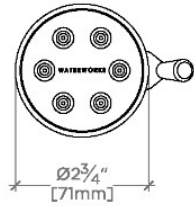

UNIVERSAL

USH303

Universal Transitional 2 3/4" Showerhead with Adjustable Spray

SHOWN IN UNIVERSAL TRANSITIONAL 2 3/4" SHOWERHEAD WITH ADJUSTABLE SPRAY | USH303

TECHNICAL DETAILS

Adjustable Versus Fixed Spray: Fixed Spray
Flow Restriction Options: 1.5, 1.75, 2.0
Inlet Connection Size: 1/2"
Inlet Connection Type: Female NPT
Pivot: Y
Primary Material: Brass
Restricted Maximum Flow Rate: 1.75 gpm
Water Pressure Maximum: 85.0 psi
Water Pressure Minimum: 20.0 psi
Water Pressure Recommended: 45.0 psi

CODES & STANDARDS

USH303X, ASME A112.18.1/CSA B125.1, CEC(1.5GPM & 1.75GPM Only), WaterSense(1.5GPM, 1.75GPM & 2.0GPM Only), DOE, State of MA

PRODUCT FEATURES

Compatible with an assortment of Waterworks arms and flanges, sold separately

Swiveling 2 3/4" showerhead

Adjustable showerhead features two spray patterns

Stocked in Brass, Chrome and Nickel

Showerhead available in 1.75gpm (6.6L/min) flow rate

CERTIFICATIONS

PRODUCT (NOTES)

UNIVERSAL

USH303

Universal Transitional 2 3/4" Showerhead with Adjustable Spray

CEILING VIEW SCALE: 3"=1'-0"

SPRAY PATTERNS

FRONT VIEW SCALE: 3"=1'-0"

SIDE VIEW SCALE: 3"=1'-0"