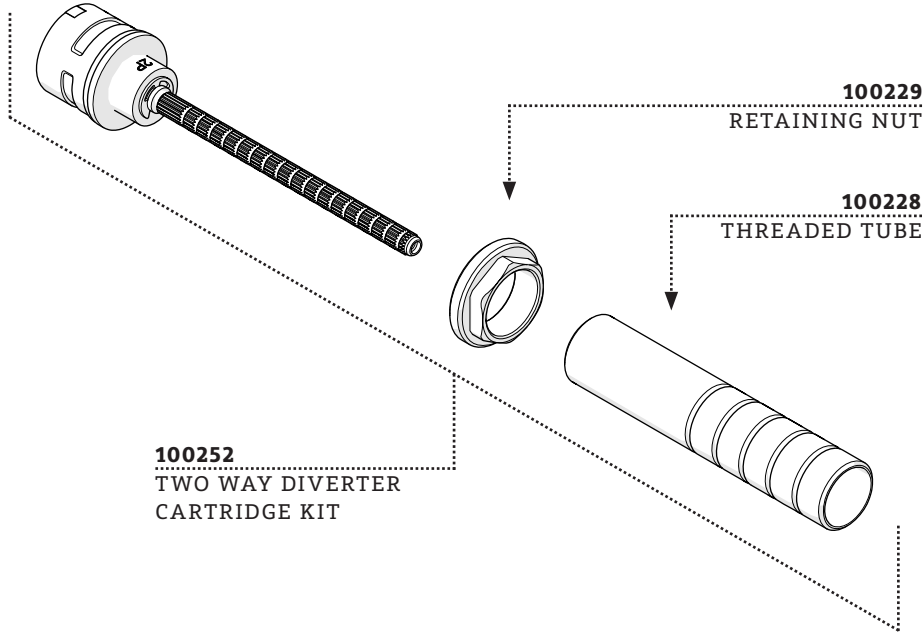

ESTB. 1978

WATERWORKS

SERVICE PARTS

STYLES: GUDV2P, GU2PDV

*FINISH/COLOR MUST BE SPECIFIED WHEN ORDERING
++SUPPLIED AS A PAIR
‡ INTERNATIONAL USE ONLY

MAY 24, 2022

1/2" MALE NPT (x3)

100252
TWO WAY DIVERTER
CARTRIDGE KIT

100229
RETAINING NUT

100228
THREADED TUBE

UNUK03 ‡
BSPP ADAPTER

100231
TILE GUARD