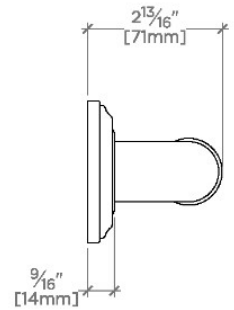

## Essentials

EGB160

Essentials Classic 60" Grab Bar

STYLE NO.	DESCRIPTION	LENGTH
EGB130	Essentials Classic 30" Grab Bar	30" [762mm]
EGB136	Essentials Classic 36" Grab Bar	36" [914mm]
EGB142	Essentials Classic 42" Grab Bar	42" [1067mm]
EGB148	Essentials Classic 48" Grab Bar	48" [1219mm]
EGB160	Essentials Classic 60" Grab Bar	60" [1524mm]

TOP VIEW

SCALE: 3"=1'-0"

FRONT VIEW

SCALE: 3"=1'-0"

SIDE VIEW

SCALE: 3"=1'-0"