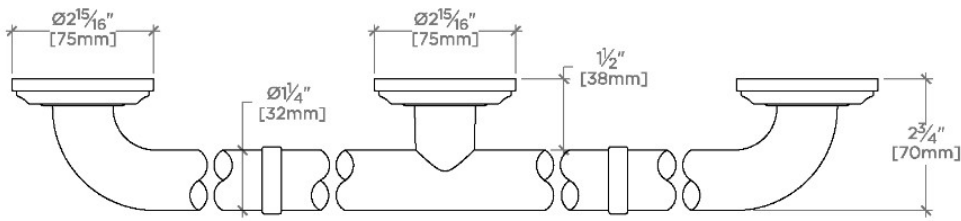

## Essentials

EGB160

Essentials Classic 60" Grab Bar

STYLE NO.	DESCRIPTION	LENGTH
EGB130	Essentials Classic 30" Grab Bar	30" [762mm]
EGB136	Essentials Classic 36" Grab Bar	36" [914mm]
EGB142	Essentials Classic 42" Grab Bar	42" [1067mm]
EGB148	Essentials Classic 48" Grab Bar	48" [1219mm]
EGB160	Essentials Classic 60" Grab Bar	60" [1524mm]