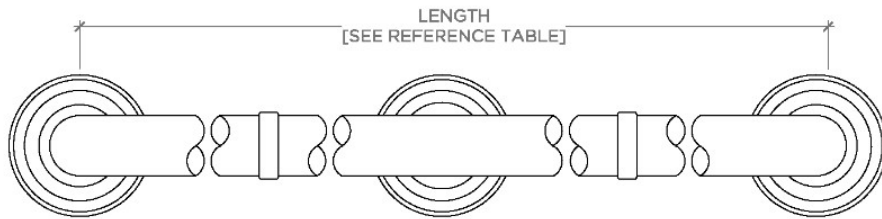

## Essentials

EGB160

Essentials Classic 60" Grab Bar

STYLE NO.	DESCRIPTION	LENGTH
EGB130	Essentials Classic 30" Grab Bar	30" [762mm]
EGB136	Essentials Classic 36" Grab Bar	36" [914mm]
EGB142	Essentials Classic 42" Grab Bar	42" [1067mm]
EGB148	Essentials Classic 48" Grab Bar	48" [1219mm]
EGB160	Essentials Classic 60" Grab Bar	60" [1524mm]

TOP VIEW

SCALE: 3"=1'-0"

FRONT VIEW

SCALE: 3"=1'-0"

SIDE VIEW

SCALE: 3"=1'-0"