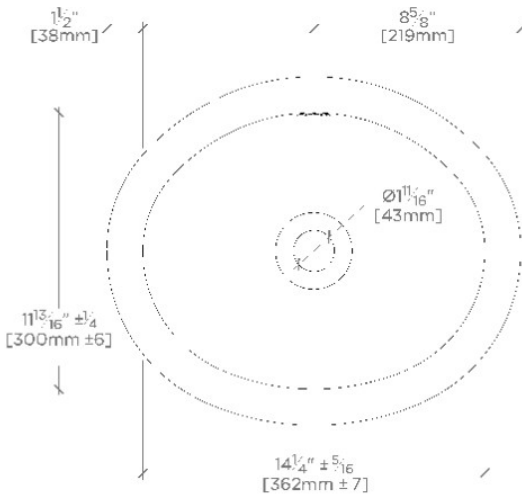

MANCHESTER

MRLVHU

Manchester Undermount Oval Vitreous China Lavatory Sink
17 1/4" x 14 1/2" x 8"

SHOWN IN MANCHESTER UNDERMOUNT OVAL VITREOUS CHINA LAVATORY SINK 17 1/4" X 14 1/2" X 8" | MRLVHU

TECHNICAL DETAILS

ADA Compliance: When installed per ADA guidelines
Bowl Shape: Oval
Depth To Overflow: 4 1/2"
Depth/Width: 14 1/2"
Drain Hole Depth: 1.41"
Drain Hole Diameter: 1.71"
Drain Style: Center Drain
Height: 8"
Installation Type: Undermount
Length: 17 1/4"
Number Of Holes: Two Hole
Outer Rim Shape: Oval
Overflow Opening: Yes
Primary Material: Vitreous China
Suggested Application: Bath

MANCHESTER

MRLVHU

Manchester Undermount Oval Vitreous China Lavatory Sink
 17 1/4" x 14 1/2" x 8"

TOP VIEW

SCALE: 1 1/2"=1'-0"

FRONT VIEW

SCALE: 1 1/2"=1'-0"

SIDE VIEW

SCALE: 1 1/2"=1'-0"

DIMENSIONAL TOLERANCE: +/- 2%