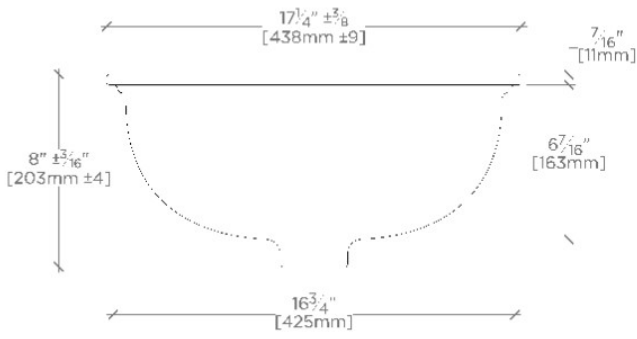

ADA Compliance: When installed per ADA guidelines
Bowl Shape: Oval
Depth To Overflow: 4 1/2"
Depth/Width: 14 1/2"
Drain Hole Depth: 1.41"
Drain Hole Diameter: 1.71"
Drain Style: Center Drain
Height: 8"
Installation Type: Undermount
Length: 17 1/4"
Number Of Holes: Two Hole
Outer Rim Shape: Oval
Overflow Opening: Yes
Primary Material: Vitreous China
Suggested Application: Bath

MANCHESTER

MRLVHU

Manchester Undermount Oval Vitreous China Lavatory Sink
 17 1/4" x 14 1/2" x 8"

TOP VIEW

SCALE: 1 1/2"=1'-0"

FRONT VIEW

SCALE: 1 1/2"=1'-0"

SIDE VIEW

SCALE: 1 1/2"=1'-0"

DIMENSIONAL TOLERANCE: +/- 2%