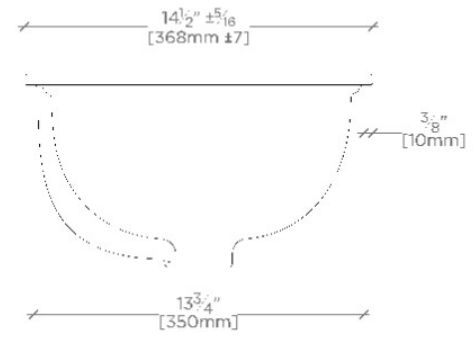

MANCHESTER

MRLVHU

Manchester Undermount Oval Vitreous China Lavatory Sink
17 1/4" x 14 1/2" x 8"

SHOWN IN MANCHESTER UNDERMOUNT OVAL VITREOUS CHINA LAVATORY SINK 17 1/4" X 14 1/2" X 8" | MRLVHU

TECHNICAL DETAILS

ADA Compliance: When installed per ADA guidelines
Bowl Shape: Oval
Depth To Overflow: 4 1/2"
Depth/Width: 14 1/2"
Drain Hole Depth: 1.41"
Drain Hole Diameter: 1.71"
Drain Style: Center Drain
Height: 8"
Installation Type: Undermount
Length: 17 1/4"
Number Of Holes: Two Hole
Outer Rim Shape: Oval
Overflow Opening: Yes
Primary Material: Vitreous China
Suggested Application: Bath

MANCHESTER

MRLVHU

Manchester Undermount Oval Vitreous China Lavatory Sink
 17 1/4" x 14 1/2" x 8"

TOP VIEW

SCALE: 1 1/2"=1'-0"

FRONT VIEW

SCALE: 1 1/2"=1'-0"

SIDE VIEW

SCALE: 1 1/2"=1'-0"

DIMENSIONAL TOLERANCE: +/- 2%