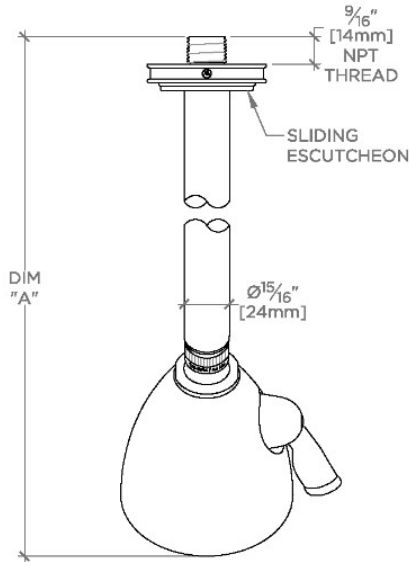

### TECHNICAL DETAILS

Adjustable Versus Fixed Spray: Adjustable  
 Fittings Hole Diameter: 1 1/4"  
 Flow Restriction Options: 1.5, 1.75, 2.0  
 Inlet Connection Size: 1/2"  
 Inlet Connection Type: Male NPT  
 Pivot: Y  
 Primary Material: Brass  
 Restricted Maximum Flow Rate: 1.75 gpm  
 Water Pressure Maximum: 85.0 psi  
 Water Pressure Minimum: 20.0 psi  
 Water Pressure Recommended: 45.0 psi

### PRODUCT FEATURES

- Made of Brass
- Features a swivel 3 1/2" showerhead with two adjustable spray patterns
- Includes a 6" wall mounted 45 degree shower arm
- Stocked in Brass, Chrome and Nickel
- Showerhead available in 1.75gpm (6.6L/min) flow rate

## AERO

AES344

Aero 3 1/2" Showerhead with Adjustable Spray with 6" Wall Mounted 45 Degree Shower Arm

TOP VIEW

SCALE: 3"=1'-0"

STYLE NO.	DIM "A"	DIM "B"
AES344	10 7/8" [276mm]	6 1/4" [158mm]
TRS344		
AES345	12 7/8" [326mm]	8 1/4" [209mm]
TRS345		

SPRAY PATTERNS

FRONT VIEW

SCALE: 3"=1'-0"

SIDE VIEW

SCALE: 3"=1'-0"