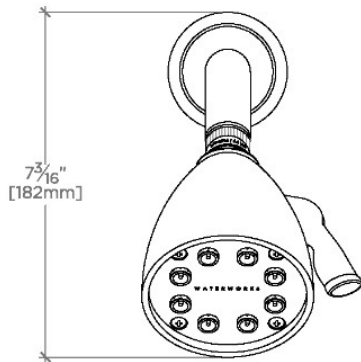

## AERO

AES344

Aero 3 1/2" Showerhead with Adjustable Spray with 6" Wall Mounted 45 Degree Shower Arm

SHOWN IN AERO 3 1/2" SHOWERHEAD WITH ADJUSTABLE SPRAY WITH 6" WALL MOUNTED 45 DEGREE SHOWER ARM | AES344

### PRODUCT FEATURES

- Made of Brass
- Features a swivel 3 1/2" showerhead with two adjustable spray patterns
- Includes a 6" wall mounted 45 degree shower arm
- Stocked in Brass, Chrome and Nickel
- Showerhead available in 1.75gpm (6.6L/min) flow rate

## AERO

AES344

Aero 3 1/2" Showerhead with Adjustable Spray with 6" Wall Mounted 45 Degree Shower Arm

TOP VIEW

SCALE: 3"=1'-0"

STYLE NO.	DIM "A"	DIM "B"
AES344	10 7/8" [276mm]	6 1/4" [158mm]
TRS344		
AES345	12 7/8" [326mm]	8 1/4" [209mm]
TRS345		

SPRAY PATTERNS

FRONT VIEW

SCALE: 3"=1'-0"

SIDE VIEW

SCALE: 3"=1'-0"