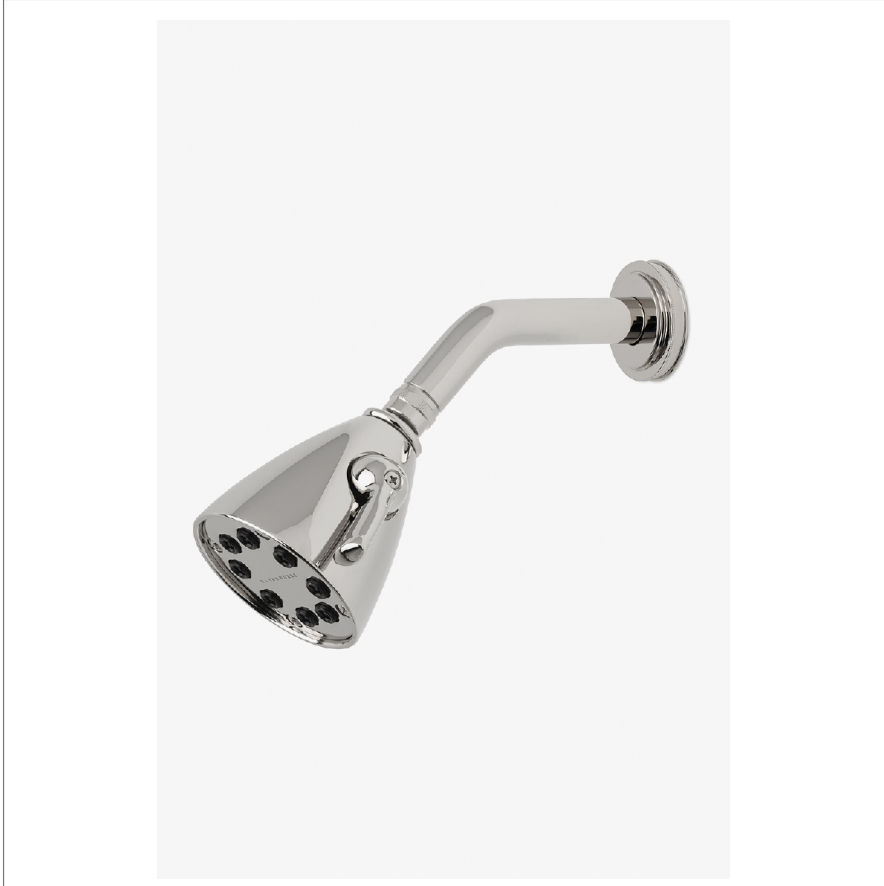

## AERO

AES344

Aero 3 1/2" Showerhead with Adjustable Spray with 6" Wall Mounted 45 Degree Shower Arm

SHOWN IN AERO 3 1/2" SHOWERHEAD WITH ADJUSTABLE SPRAY WITH 6" WALL MOUNTED 45 DEGREE SHOWER ARM | AES344

### TECHNICAL DETAILS

Adjustable Versus Fixed Spray: Adjustable  
 Fittings Hole Diameter: 1 1/4"  
 Flow Restriction Options: 1.5, 1.75, 2.0  
 Inlet Connection Size: 1/2"  
 Inlet Connection Type: Male NPT  
 Pivot: Y  
 Primary Material: Brass  
 Restricted Maximum Flow Rate: 1.75 gpm  
 Water Pressure Maximum: 85.0 psi  
 Water Pressure Minimum: 20.0 psi  
 Water Pressure Recommended: 45.0 psi

### INSPIRATION

Inspired by the stepped detail of 19th century telescopes, Aero is a combination of historical reference with a contemporary temperament. The result is original and modern, bringing a look of updated elegance.

### PRODUCT FEATURES

- Made of Brass
- Features a swivel 3 1/2" showerhead with two adjustable spray patterns
- Includes a 6" wall mounted 45 degree shower arm
- Stocked in Brass, Chrome and Nickel
- Showerhead available in 1.75gpm (6.6L/min) flow rate