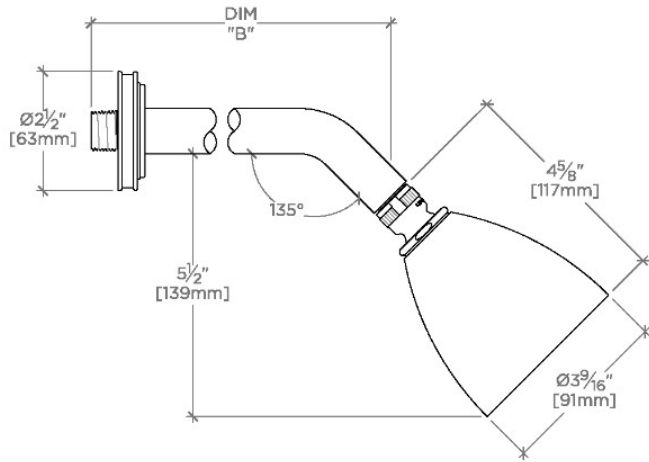

### TECHNICAL DETAILS

Adjustable Versus Fixed Spray: Adjustable  
 Fittings Hole Diameter: 1 1/4"  
 Flow Restriction Options: 1.5, 1.75, 2.0  
 Inlet Connection Size: 1/2"  
 Inlet Connection Type: Male NPT  
 Pivot: Y  
 Primary Material: Brass  
 Restricted Maximum Flow Rate: 1.75 gpm  
 Water Pressure Maximum: 85.0 psi  
 Water Pressure Minimum: 20.0 psi  
 Water Pressure Recommended: 45.0 psi

### PRODUCT FEATURES

- Made of Brass
- Features a swivel 3 1/2" showerhead with two adjustable spray patterns
- Includes a 6" wall mounted 45 degree shower arm
- Stocked in Brass, Chrome and Nickel
- Showerhead available in 1.75gpm (6.6L/min) flow rate

## AERO

AES344

Aero 3 1/2" Showerhead with Adjustable Spray with 6" Wall Mounted 45 Degree Shower Arm

TOP VIEW

SCALE: 3"=1'-0"

STYLE NO.	DIM "A"	DIM "B"
AES344	10 7/8" [276mm]	6 1/4" [158mm]
TRS344		
AES345	12 7/8" [326mm]	8 1/4" [209mm]
TRS345		

SPRAY PATTERNS

FRONT VIEW

SCALE: 3"=1'-0"

SIDE VIEW

SCALE: 3"=1'-0"