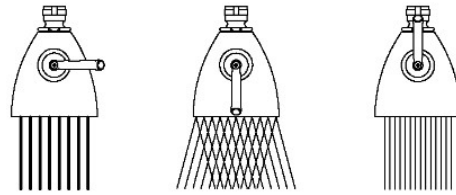

# WATERWORKS

## AERO

AES344

Aero 3 1/2" Showerhead with Adjustable Spray with 6" Wall Mounted 45 Degree Shower Arm

TOP VIEW

SCALE: 3"=1'-0"

STYLE NO.	DIM "A"	DIM "B"
AES344	10 7/8" [276mm]	6 1/4" [158mm]
TRS344		
AES345	12 7/8" [326mm]	8 1/4" [209mm]
TRS345		

SPRAY PATTERNS

FRONT VIEW

SCALE: 3"=1'-0"

SIDE VIEW

SCALE: 3"=1'-0"