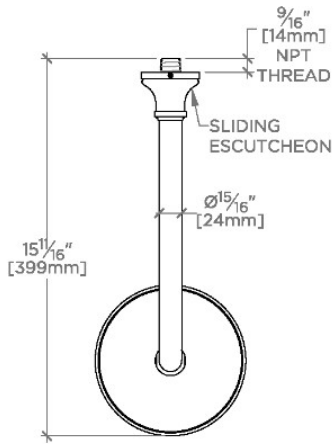

Etoile

ETS167

Etoile 6" Showerhead with 12" Wall Mounted 90 Degree Shower Arm

SHOWN IN ETOILE 6" SHOWERHEAD WITH 12" WALL MOUNTED 90 DEGREE SHOWER ARM | ETS167

TECHNICAL DETAILS

Adjustable Versus Fixed Spray: Fixed
Fittings Hole Diameter: 32 mm
Flow Restriction Options: 1.5, 1.75, 2.0
Inlet Connection Size: 1/2"
Inlet Connection Type: Male NPT
Pivot: Y
Primary Material: Brass
Restricted Maximum Flow Rate: 6.6 liters/min
Water Pressure Maximum: 6.0 bar
Water Pressure Minimum: 1.5 bar
Water Pressure Recommended: 3.0 bar

PRODUCT FEATURES

Made of Brass

Features a swivel 6" showerhead with easy clean rubber nozzles

Includes a 12" wall mounted 90 degree shower arm

Stocked in Brass, Chrome, Nickel and Matte Nickel

Showerhead available in 1.75gpm (6.6L/min) flow rate

CERTIFICATIONS

PRODUCT (NOTES)

Etoile

ETS167

Etoile 6" Showerhead with 12" Wall Mounted 90 Degree Shower Arm

TOP VIEW SCALE: 1 1/2"=1'-0"

FRONT VIEW SCALE: 1 1/2"=1'-0"

SIDE VIEW SCALE: 1 1/2"=1'-0"