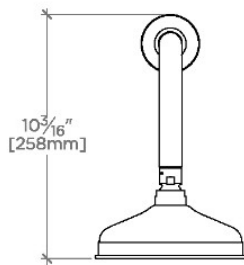

Etoile

ETS167

Etoile 6" Showerhead with 12" Wall Mounted 90 Degree Shower Arm

SHOWN IN ETOILE 6" SHOWERHEAD WITH 12" WALL MOUNTED 90 DEGREE SHOWER ARM | ETS167

TECHNICAL DETAILS

Adjustable Versus Fixed Spray: Fixed
Fittings Hole Diameter: 32 mm
Flow Restriction Options: 1.5, 1.75, 2.0
Inlet Connection Size: 1/2"
Inlet Connection Type: Male NPT
Pivot: Y
Primary Material: Brass
Restricted Maximum Flow Rate: 6.6 liters/min
Water Pressure Maximum: 6.0 bar
Water Pressure Minimum: 1.5 bar
Water Pressure Recommended: 3.0 bar

PRODUCT FEATURES

Made of Brass

Features a swivel 6" showerhead with easy clean rubber nozzles

Includes a 12" wall mounted 90 degree shower arm

Stocked in Brass, Chrome, Nickel and Matte Nickel

Showerhead available in 1.75gpm (6.6L/min) flow rate

CERTIFICATIONS

PRODUCT (NOTES)

Etoile

ETS167

Etoile 6" Showerhead with 12" Wall Mounted 90 Degree Shower Arm

TOP VIEW SCALE: 1 1/2"=1'-0"

FRONT VIEW SCALE: 1 1/2"=1'-0"

SIDE VIEW SCALE: 1 1/2"=1'-0"