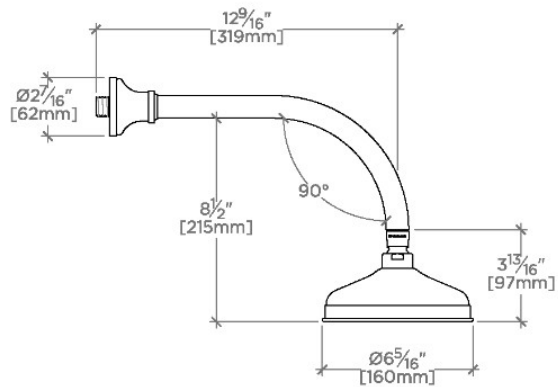

Etoile

ETS167

Etoile 6" Showerhead with 12" Wall Mounted 90 Degree Shower Arm

SHOWN IN ETOILE 6" SHOWERHEAD WITH 12" WALL MOUNTED 90 DEGREE SHOWER ARM | ETS167

TECHNICAL DETAILS

Adjustable Versus Fixed Spray: Fixed
Fittings Hole Diameter: 32 mm
Flow Restriction Options: 1.5, 1.75, 2.0
Inlet Connection Size: 1/2"
Inlet Connection Type: Male NPT
Pivot: Y
Primary Material: Brass
Restricted Maximum Flow Rate: 6.6 liters/min
Water Pressure Maximum: 6.0 bar
Water Pressure Minimum: 1.5 bar
Water Pressure Recommended: 3.0 bar

PRODUCT FEATURES

Made of Brass

Features a swivel 6" showerhead with easy clean rubber nozzles

Includes a 12" wall mounted 90 degree shower arm

Stocked in Brass, Chrome, Nickel and Matte Nickel

Showerhead available in 1.75gpm (6.6L/min) flow rate

CERTIFICATIONS

PRODUCT (NOTES)

Etoile

ETS167

Etoile 6" Showerhead with 12" Wall Mounted 90 Degree Shower Arm

TOP VIEW SCALE: 1 1/2"=1'-0"

FRONT VIEW SCALE: 1 1/2"=1'-0"

SIDE VIEW SCALE: 1 1/2"=1'-0"