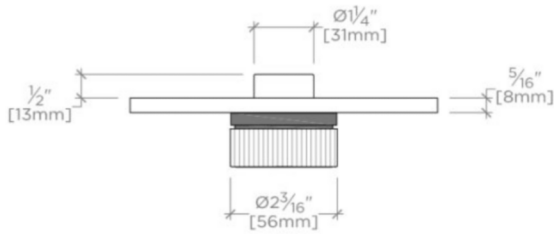

Allows bather to adjust temperature of all waterway outlets with a hot limit safety stop providing anti-scald protection

Features Two-Tone Knob Handles

Stocked in Nickel and Brass

Requires rough valve, sold separately: GUTH71 (USA) or GU71TH (UK/International)

WATERWORKS

BOND

BTH34B

Bond Tandem Series Integrated Thermostatic and Volume Control
Trim with Two-Tone Guilloche Lines Knob Handles

TOP VIEW

SCALE: 3"=1'-0"

FRONT VIEW

SCALE: 3"=1'-0"

SIDE VIEW

SCALE: 3"=1'-0"