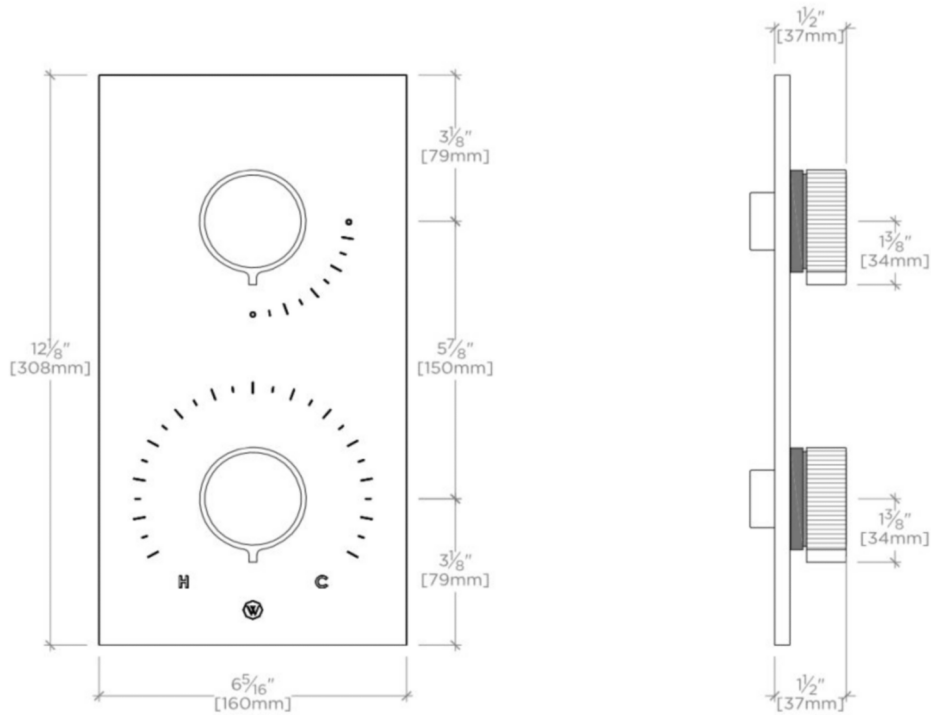

BOND

BTH34B

Bond Tandem Series Integrated Thermostatic and Volume Control Trim with Two-Tone Guilloche Lines Knob Handles

TECHNICAL DETAILS

ADA Compliance: Yes
Integrated Diverter: N
Number of Holes: Two Hole
Primary Material: Brass

Allows bather to adjust temperature of all waterway outlets with a hot limit safety stop providing anti-scald protection

Features Two-Tone Knob Handles

Stocked in Nickel and Brass

Requires rough valve, sold separately: GUTH71 (USA) or GU71TH (UK/International)

WATERWORKS

BOND

BTH34B

Bond Tandem Series Integrated Thermostatic and Volume Control
Trim with Two-Tone Guilloche Lines Knob Handles

TOP VIEW

SCALE: 3"=1'-0"

FRONT VIEW

SCALE: 3"=1'-0"

SIDE VIEW

SCALE: 3"=1'-0"