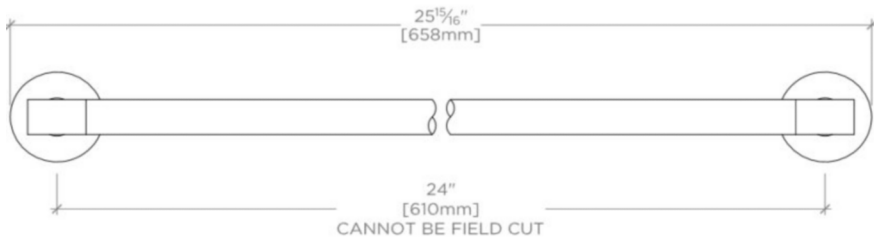

BOND

Bond 24" Towel Bar

BTB024

TECHNICAL DETAILS

Primary Material: Brass

INSPIRATION

The Bond Collection: Modern bath designs infused with rare soul and artistry. Explore a range of statement-making elements: fittings, washstands, mirrors and more.

PRODUCT FEATURES

- All mounting hardware included
- Solid brass construction
- Stocked in Chrome, Nickel, Brass and Dark Nickel
- Bar cannot be field cut

BOND

BTB024

Bond 24" Towel Bar

TOP VIEW

SCALE: 3"=1'-0"

FRONT VIEW

SCALE: 3"=1'-0"

SIDE VIEW

SCALE: 3"=1'-0"