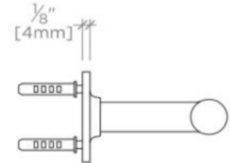

BOND

Bond 24" Towel Bar

BTB024

TECHNICAL DETAILS

Primary Material: Brass

INSPIRATION

The Bond Collection: Modern bath designs infused with rare soul and artistry. Explore a range of statement-making elements: fittings, washstands, mirrors and more.

PRODUCT FEATURES

- All mounting hardware included
- Solid brass construction
- Stocked in Chrome, Nickel, Brass and Dark Nickel
- Bar cannot be field cut

BOND

BTB024

Bond 24" Towel Bar

TOP VIEW

SCALE: 3"=1'-0"

FRONT VIEW

SCALE: 3"=1'-0"

SIDE VIEW

SCALE: 3"=1'-0"