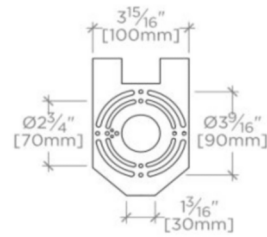

WATT

WL05LT

Watt II Wall Mounted Single Arm Sconce with Glass Shade

SHOWN IN WATT II WALL MOUNTED SINGLE ARM SCONCE WITH GLASS SHADE| WLLT05

TECHNICAL DETAILS

Ambient / Task: Ambient
Bulb Base Size: E27
Depth / Width: 143 mm
Height: 254 mm
Installation Type: Wall Mounted
Interior / Exterior Application: Interior Only
Junction Box Orientation: Any
Length: 125 mm
Safety Warnings: Do not exceed max wattage
Suggested Application: All Applications
Voltage: 240
Wet / Dry: Damp or Dry

CODES & STANDARDS

CE, IP4X

PRODUCT FEATURES

Uses (1) 60W Max Type Edison Filament, E27 Base Bulb

WATERWORKS

WATT

WL05LT

Watt II Wall Mounted Single Arm Sconce with Glass Shade

TOP VIEW SCALE: 1/2"=1'-0"

MOUNTING SCALE: 1/2"=1'-0"

FRONT VIEW SCALE: 1/2"=1'-0"

SIDE VIEW SCALE: 1/2"=1'-0"