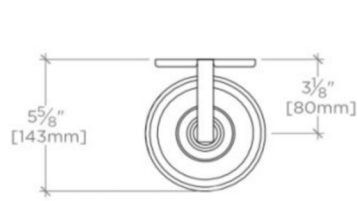

WATT

WL05LT

Watt II Wall Mounted Single Arm Sconce with Glass Shade

SHOWN IN WATT II WALL MOUNTED SINGLE ARM SCONCE WITH GLASS SHADE| WLLT05

TECHNICAL DETAILS

Ambient / Task: Ambient
Bulb Base Size: E27
Depth / Width: 143 mm
Height: 254 mm
Installation Type: Wall Mounted
Interior / Exterior Application: Interior Only
Junction Box Orientation: Any
Length: 125 mm
Safety Warnings: Do not exceed max wattage
Suggested Application: All Applications
Voltage: 240
Wet / Dry: Damp or Dry

CODES & STANDARDS

CE, IP4X

PRODUCT FEATURES

Uses (1) 60W Max Type Edison Filament, E27 Base Bulb

WATERWORKS

WATT

WL05LT

Watt II Wall Mounted Single Arm Sconce with Glass Shade

TOP VIEW SCALE: 1/2"=1'-0"

MOUNTING SCALE: 1/2"=1'-0"

FRONT VIEW SCALE: 1/2"=1'-0"

SIDE VIEW SCALE: 1/2"=1'-0"