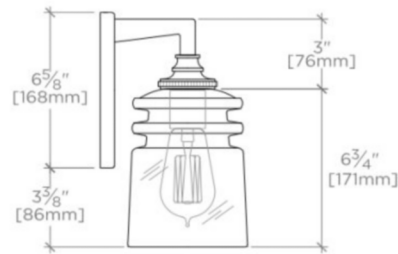

WATT

WL05LT

Watt II Wall Mounted Single Arm Sconce with Glass Shade

SHOWN IN WATT II WALL MOUNTED SINGLE ARM SCONCE WITH GLASS SHADE| WLLT05

TECHNICAL DETAILS

Ambient / Task: Ambient
Bulb Base Size: E27
Depth / Width: 143 mm
Height: 254 mm
Installation Type: Wall Mounted
Interior / Exterior Application: Interior Only
Junction Box Orientation: Any
Length: 125 mm
Safety Warnings: Do not exceed max wattage
Suggested Application: All Applications
Voltage: 240
Wet / Dry: Damp or Dry

CODES & STANDARDS

CE, IP4X

PRODUCT FEATURES

Uses (1) 60W Max Type Edison Filament, E27 Base Bulb

WATERWORKS

WATT

WL05LT

Watt II Wall Mounted Single Arm Sconce with Glass Shade

TOP VIEW SCALE: 1/2"=1'-0"

MOUNTING SCALE: 1/2"=1'-0"

FRONT VIEW SCALE: 1/2"=1'-0"

SIDE VIEW SCALE: 1/2"=1'-0"