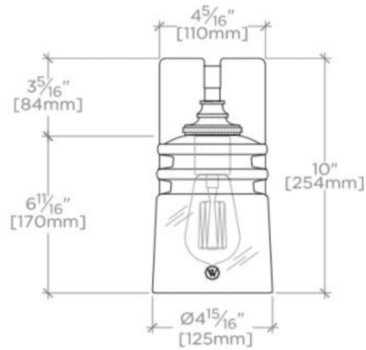

WATT

WL05LT

Watt II Wall Mounted Single Arm Sconce with Glass Shade

SHOWN IN WATT II WALL MOUNTED SINGLE ARM SCONCE WITH GLASS SHADE| WLLT05

TECHNICAL DETAILS

Ambient / Task: Ambient
Bulb Base Size: E27
Depth / Width: 143 mm
Height: 254 mm
Installation Type: Wall Mounted
Interior / Exterior Application: Interior Only
Junction Box Orientation: Any
Length: 125 mm
Safety Warnings: Do not exceed max wattage
Suggested Application: All Applications
Voltage: 240
Wet / Dry: Damp or Dry

CODES & STANDARDS

CE, IP4X

PRODUCT FEATURES

Uses (1) 60W Max Type Edison Filament, E27 Base Bulb

WATERWORKS

WATT

WL05LT

Watt II Wall Mounted Single Arm Sconce with Glass Shade

TOP VIEW SCALE: 1/2"=1'-0"

MOUNTING SCALE: 1/2"=1'-0"

FRONT VIEW SCALE: 1/2"=1'-0"

SIDE VIEW SCALE: 1/2"=1'-0"