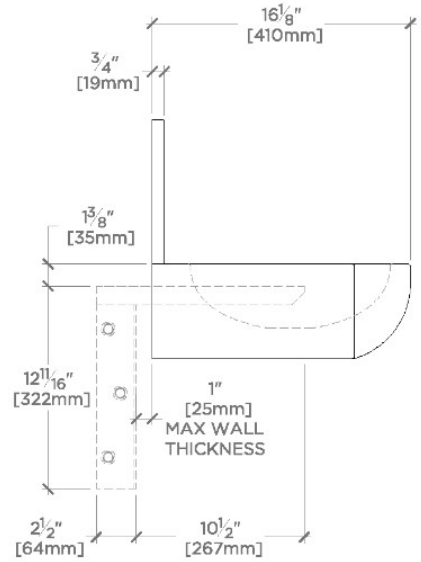

## DOLV30

Doria Rectangular Wall Mounted Marble Lavatory Sink 30" x 16" x 6" with 30" x 9" x 3/4"

TOP VIEW

SCALE: 1"=1'-0"

REQUIRED MOUNTING HARDWARE (SOLD SEPARATELY)

STYLE: 100487

DESCRIPTION: UNIVERSAL PAIR (L/R) 13" STAINLESS STEEL CONCEALED SUPPORT BRACKETS, WALL SUPPORT BRACKETS AND HARDWARE FOR WALL MOUNTED STONE SINK

FRONT VIEW

SCALE: 1"=1'-0"

SIDE VIEW

SCALE: 1"=1'-0"