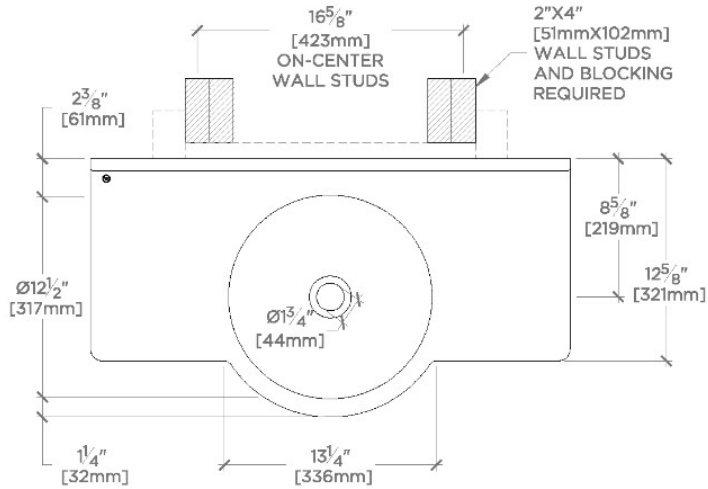

## DOLV30

Doria Rectangular Wall Mounted Marble Lavatory Sink 30" x 16" x 6" with 30" x 9" x 3/4"

TOP VIEW

SCALE: 1"=1'-0"

REQUIRED MOUNTING HARDWARE (SOLD SEPARATELY)

STYLE: 100487

DESCRIPTION: UNIVERSAL PAIR (L/R) 13" STAINLESS STEEL CONCEALED SUPPORT BRACKETS, WALL SUPPORT BRACKETS AND HARDWARE FOR WALL MOUNTED STONE SINK

FRONT VIEW

SCALE: 1"=1'-0"

SIDE VIEW

SCALE: 1"=1'-0"