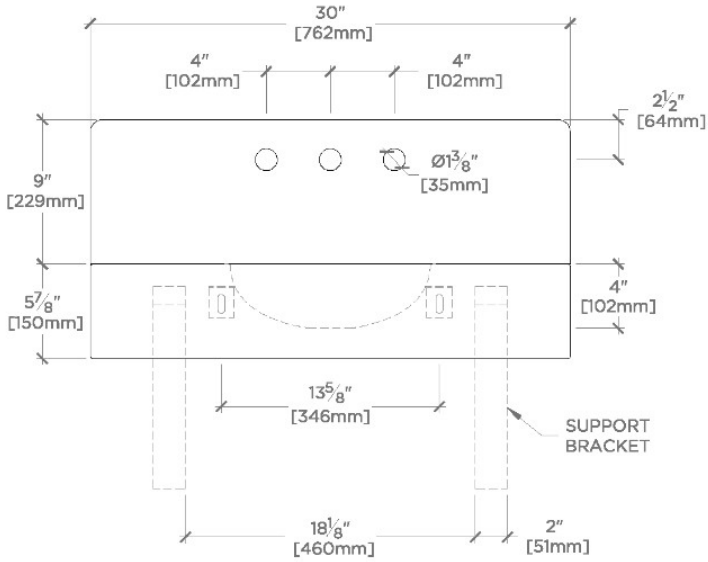

## DOLV30

Doria Rectangular Wall Mounted Marble Lavatory Sink 30" x 16" x 6" with 30" x 9" x 3/4"

TOP VIEW

SCALE: 1"=1'-0"

REQUIRED MOUNTING HARDWARE (SOLD SEPARATELY)

STYLE: 100487

DESCRIPTION: UNIVERSAL PAIR (L/R) 13" STAINLESS STEEL CONCEALED SUPPORT BRACKETS, WALL SUPPORT BRACKETS AND HARDWARE FOR WALL MOUNTED STONE SINK

FRONT VIEW

SCALE: 1"=1'-0"

SIDE VIEW

SCALE: 1"=1'-0"