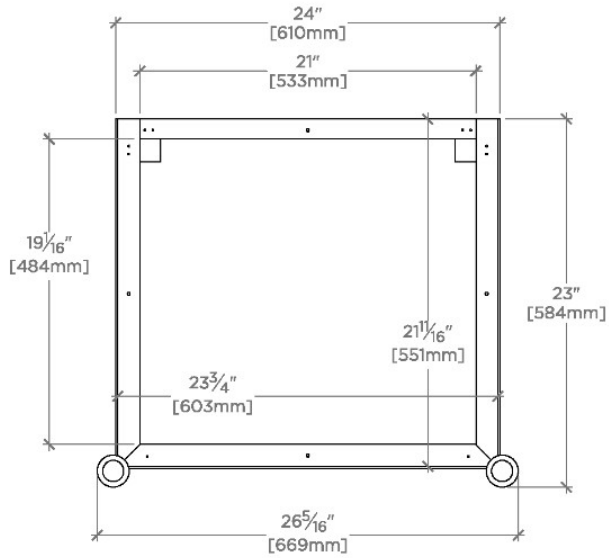

## Camden

CAWS01

Camden Metal Round Single Two Leg Washstand 26" x 23" x 34"

SHOWN IN CAMDEN METAL ROUND SINGLE TWO LEG WASHSTAND 26" X 23" X 34" | CAWS01

### TECHNICAL DETAILS

ADA Compliance: No  
 Depth/Width: 503 mm  
 Diameter Of Legs Tubes: 32 mm  
 Height: 832 mm  
 Horizontal Rail Material: Glass  
 Installation Type: Wall Mounted  
 Leg Material: Metal  
 Length: 710 mm  
 Number Of Holes: Zero Holes  
 Number Of Legs: Two  
 Outer Rim Shape: Rectangular  
 Primary Material: 20 SWG Brass  
 Sink Visibility: Y  
 Storage Capacity: 0 cubic cm  
 Suggested Application: Bath

## Camden

CAWS01

Camden Metal Round Single Two Leg Washstand 26" x 23" x 34"

TOP VIEW

SCALE: 1"=1'-0"

FRONT VIEW

SCALE: 1"=1'-0"

SIDE VIEW

SCALE: 1"=1'-0"