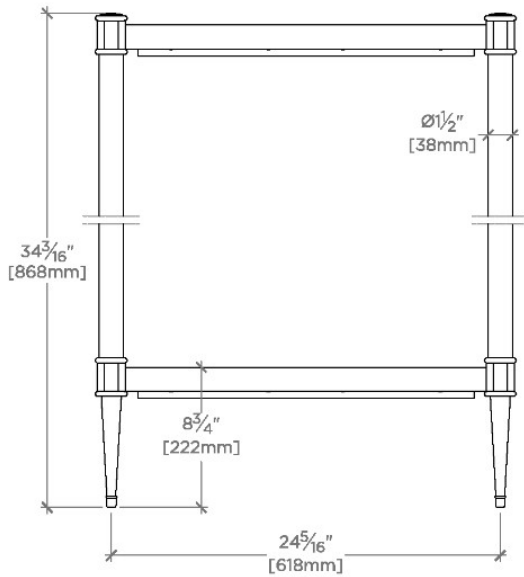

### TECHNICAL DETAILS

ADA Compliance: No  
 Depth/Width: 503 mm  
 Diameter Of Legs Tubes: 32 mm  
 Height: 832 mm  
 Horizontal Rail Material: Glass  
 Installation Type: Wall Mounted  
 Leg Material: Metal  
 Length: 710 mm  
 Number Of Holes: Zero Holes  
 Number Of Legs: Two  
 Outer Rim Shape: Rectangular  
 Primary Material: 20 SWG Brass  
 Sink Visibility: Y  
 Storage Capacity: 0 cubic cm  
 Suggested Application: Bath

## Camden

CAWS01

Camden Metal Round Single Two Leg Washstand 26" x 23" x 34"

TOP VIEW

SCALE: 1"=1'-0"

FRONT VIEW

SCALE: 1"=1'-0"

SIDE VIEW

SCALE: 1"=1'-0"