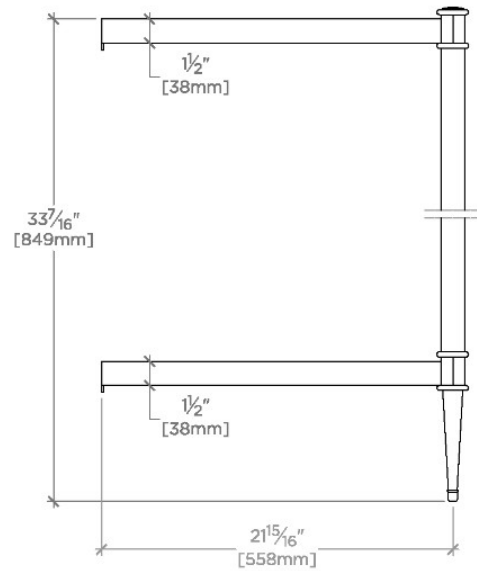

### TECHNICAL DETAILS

ADA Compliance: No  
 Depth/Width: 503 mm  
 Diameter Of Legs Tubes: 32 mm  
 Height: 832 mm  
 Horizontal Rail Material: Glass  
 Installation Type: Wall Mounted  
 Leg Material: Metal  
 Length: 710 mm  
 Number Of Holes: Zero Holes  
 Number Of Legs: Two  
 Outer Rim Shape: Rectangular  
 Primary Material: 20 SWG Brass  
 Sink Visibility: Y  
 Storage Capacity: 0 cubic cm  
 Suggested Application: Bath

## Camden

CAWS01

Camden Metal Round Single Two Leg Washstand 26" x 23" x 34"

TOP VIEW

SCALE: 1"=1'-0"

FRONT VIEW

SCALE: 1"=1'-0"

SIDE VIEW

SCALE: 1"=1'-0"