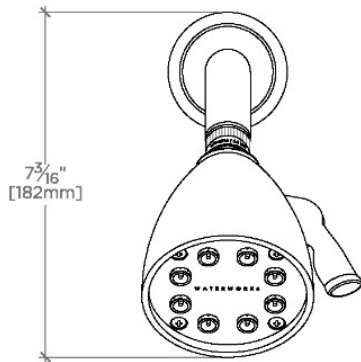

Aero

AES345

Aero 3 1/2" Showerhead with Adjustable Spray with 8" Wall Mounted 45 Degree Shower Arm

SHOWN IN AERO 3 1/2" SHOWERHEAD WITH ADJUSTABLE SPRAY WITH 8" WALL MOUNTED 45 DEGREE SHOWER ARM | AES345

TECHNICAL DETAILS

Adjustable Versus Fixed Spray: Adjustable
 Fittings Hole Diameter: 32 mm
 Flow Restriction Options: 1.5, 1.75, 2.0
 Inlet Connection Size: 1/2"
 Inlet Connection Type: Male NPT
 Pivot: Y
 Primary Material: Brass
 Restricted Maximum Flow Rate: 6.6 liters/min
 Water Pressure Maximum: 6.0 bar
 Water Pressure Minimum: 1.5 bar
 Water Pressure Recommended: 3.0 bar

CERTIFICATIONS

PRODUCT (NOTES)

WATERWORKS

Aero

AES345

Aero 3 1/2" Showerhead with Adjustable Spray with 8" Wall Mounted 45 Degree Shower Arm

TOP VIEW

SCALE: 3"=1'-0"

STYLE NO.	DIM "A"	DIM "B"
AES344	10 7/8" [276mm]	6 1/4" [158mm]
TRS344		
AES345	12 7/8" [326mm]	8 1/4" [209mm]
TRS345		

SPRAY PATTERNS

FRONT VIEW

SCALE: 3"=1'-0"

SIDE VIEW

SCALE: 3"=1'-0"