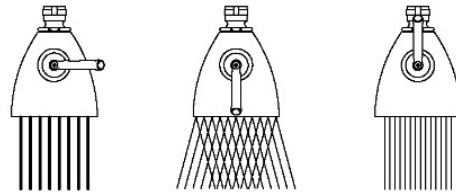

TECHNICAL DETAILS

Adjustable Versus Fixed Spray: Adjustable
 Fittings Hole Diameter: 32 mm
 Flow Restriction Options: 1.5, 1.75, 2.0
 Inlet Connection Size: 1/2"
 Inlet Connection Type: Male NPT
 Pivot: Y
 Primary Material: Brass
 Restricted Maximum Flow Rate: 6.6 liters/min
 Water Pressure Maximum: 6.0 bar
 Water Pressure Minimum: 1.5 bar
 Water Pressure Recommended: 3.0 bar

CODES & STANDARDS

AES345X, ASME A112.18.1/CSA B125.1, CEC(1.5GPM & 1.75GPM Only), WaterSense(1.5GPM, 1.75GPM & 2.0GPM Only), DOE, State of MA

PRODUCT FEATURES

- Made of Brass
- Features a swivel 3 1/2" showerhead with two adjustable spray patterns
- Includes a 8" wall mounted 45 degree shower arm
- Stocked in Brass, Chrome and Nickel
- Showerhead available in 1.75gpm (6.6L/min) flow rate

CERTIFICATIONS

PRODUCT (NOTES)

WATERWORKS

Aero

AES345

Aero 3 1/2" Showerhead with Adjustable Spray with 8" Wall Mounted 45 Degree Shower Arm

TOP VIEW

SCALE: 3"=1'-0"

STYLE NO.	DIM "A"	DIM "B"
AES344	10 7/8" [276mm]	6 1/4" [158mm]
TRS344		
AES345	12 7/8" [326mm]	8 1/4" [209mm]
TRS345		

SPRAY PATTERNS

FRONT VIEW

SCALE: 3"=1'-0"

SIDE VIEW

SCALE: 3"=1'-0"