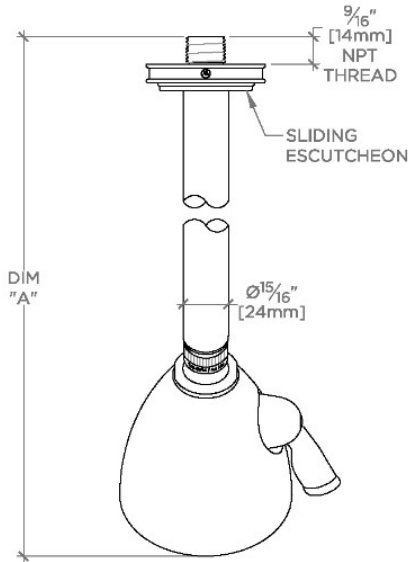

Aero

AES345

Aero 3 1/2" Showerhead with Adjustable Spray with 8" Wall Mounted 45 Degree Shower Arm

SHOWN IN AERO 3 1/2" SHOWERHEAD WITH ADJUSTABLE SPRAY WITH 8" WALL MOUNTED 45 DEGREE SHOWER ARM | AES345

TECHNICAL DETAILS

Adjustable Versus Fixed Spray: Adjustable
 Fittings Hole Diameter: 32 mm
 Flow Restriction Options: 1.5, 1.75, 2.0
 Inlet Connection Size: 1/2"
 Inlet Connection Type: Male NPT
 Pivot: Y
 Primary Material: Brass
 Restricted Maximum Flow Rate: 6.6 liters/min
 Water Pressure Maximum: 6.0 bar
 Water Pressure Minimum: 1.5 bar
 Water Pressure Recommended: 3.0 bar

CERTIFICATIONS

PRODUCT (NOTES)

WATERWORKS

Aero

AES345

Aero 3 1/2" Showerhead with Adjustable Spray with 8" Wall Mounted 45 Degree Shower Arm

TOP VIEW

SCALE: 3"=1'-0"

STYLE NO.	DIM "A"	DIM "B"
AES344	10 7/8" [276mm]	6 1/4" [158mm]
TRS344		
AES345	12 7/8" [326mm]	8 1/4" [209mm]
TRS345		

SPRAY PATTERNS

FRONT VIEW

SCALE: 3"=1'-0"

SIDE VIEW

SCALE: 3"=1'-0"