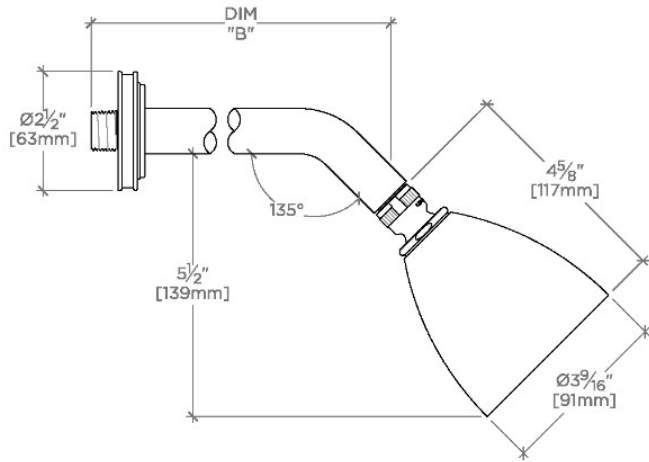

TECHNICAL DETAILS

Adjustable Versus Fixed Spray: Adjustable
 Fittings Hole Diameter: 32 mm
 Flow Restriction Options: 1.5, 1.75, 2.0
 Inlet Connection Size: 1/2"
 Inlet Connection Type: Male NPT
 Pivot: Y
 Primary Material: Brass
 Restricted Maximum Flow Rate: 6.6 liters/min
 Water Pressure Maximum: 6.0 bar
 Water Pressure Minimum: 1.5 bar
 Water Pressure Recommended: 3.0 bar

CODES & STANDARDS

AES345X, ASME A112.18.1/CSA B125.1, CEC(1.5GPM & 1.75GPM Only), WaterSense(1.5GPM, 1.75GPM & 2.0GPM Only), DOE, State of MA

PRODUCT FEATURES

- Made of Brass
- Features a swivel 3 1/2" showerhead with two adjustable spray patterns
- Includes a 8" wall mounted 45 degree shower arm
- Stocked in Brass, Chrome and Nickel
- Showerhead available in 1.75gpm (6.6L/min) flow rate

CERTIFICATIONS

PRODUCT (NOTES)

WATERWORKS

Aero

AES345

Aero 3 1/2" Showerhead with Adjustable Spray with 8" Wall Mounted 45 Degree Shower Arm

TOP VIEW

SCALE: 3"=1'-0"

STYLE NO.	DIM "A"	DIM "B"
AES344	10 7/8" [276mm]	6 1/4" [158mm]
TRS344		
AES345	12 7/8" [326mm]	8 1/4" [209mm]
TRS345		

SPRAY PATTERNS

FRONT VIEW

SCALE: 3"=1'-0"

SIDE VIEW

SCALE: 3"=1'-0"