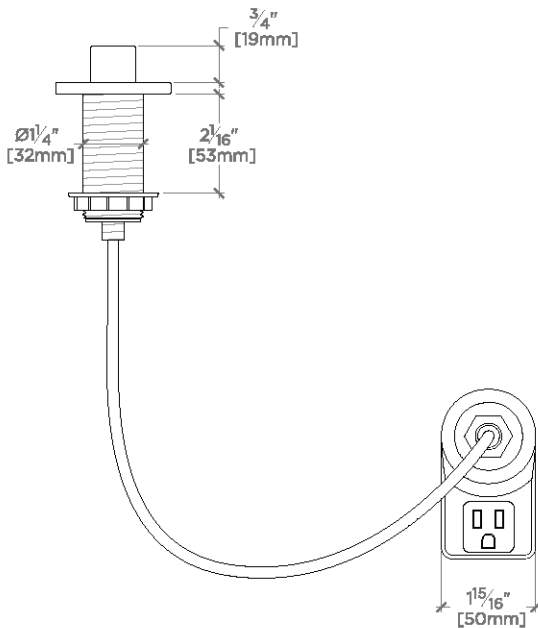

CODES & STANDARDS

PRODUCT FEATURES

- Countertop-mounted button for easy garbage disposal control
- Includes 110V, Single Outlet, Air Activation Switch
- Garbage Disposal (not supplied) plugs directly into the air activation switch
- Transitional Design coordinates seamlessly with our Kitchen Faucet Collections
- Stocked in Chrome, Nickel, Brass, and Dark Nickel

CERTIFICATIONS

PRODUCT (NOTES)

Universal Modern Air Switch

TOP VIEW

SCALE: 3"=1'-0"

FRONT VIEW

SCALE: 3"=1'-0"

SIDE VIEW

SCALE: 3"=1'-0"