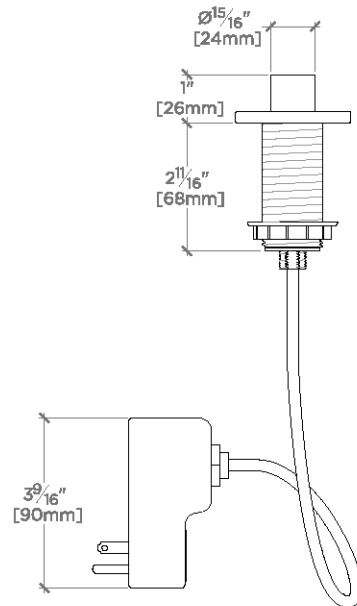

CERTIFICATIONS

PRODUCT (NOTES)

Universal Modern Air Switch

TOP VIEW

SCALE: 3"=1'-0"

FRONT VIEW

SCALE: 3"=1'-0"

SIDE VIEW

SCALE: 3"=1'-0"