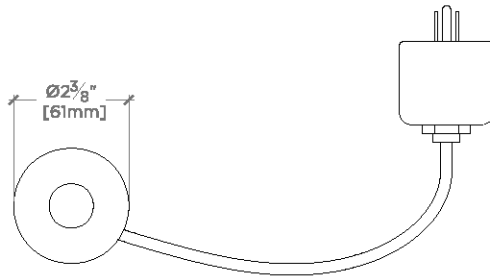

CODES & STANDARDS

PRODUCT FEATURES

- Countertop-mounted button for easy garbage disposal control
- Includes 110V, Single Outlet, Air Activation Switch
- Garbage Disposal (not supplied) plugs directly into the air activation switch
- Transitional Design coordinates seamlessly with our Kitchen Faucet Collections
- Stocked in Chrome, Nickel, Brass, and Dark Nickel

CERTIFICATIONS

PRODUCT (NOTES)

Universal Modern Air Switch

TOP VIEW

SCALE: 3"=1'-0"

FRONT VIEW

SCALE: 3"=1'-0"

SIDE VIEW

SCALE: 3"=1'-0"