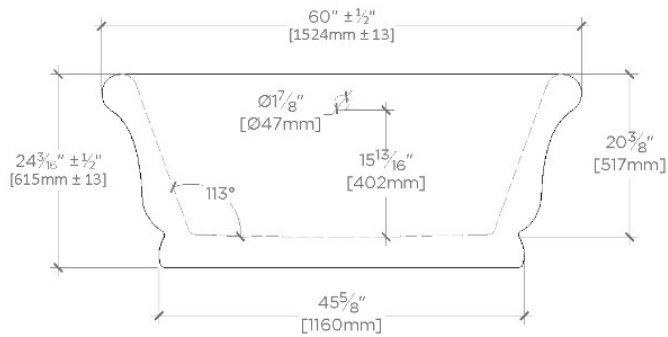

### TECHNICAL DETAILS

ADA Compliance: When installed per ADA guidelines  
Depth/Width: 875 mm  
Height: 614 mm  
Item Weight Filled: 390.542712 kg  
Length: 1495 mm  
Primary Material: Fiberglass  
Suggested Application: Bath

### PRODUCT (NOTES)

Dimensions of fixtures are nominal. Measure your actual product for rough-in details.

## Empire

EMBT10

Empire 59" x 34 1/2" x 24" Freestanding Rectangular Bathtub

TOP VIEW

SCALE: 1/2"=1'-0"

FRONT VIEW

SCALE: 1/2"=1'-0"

SIDE VIEW

SCALE: 1/2"=1'-0"