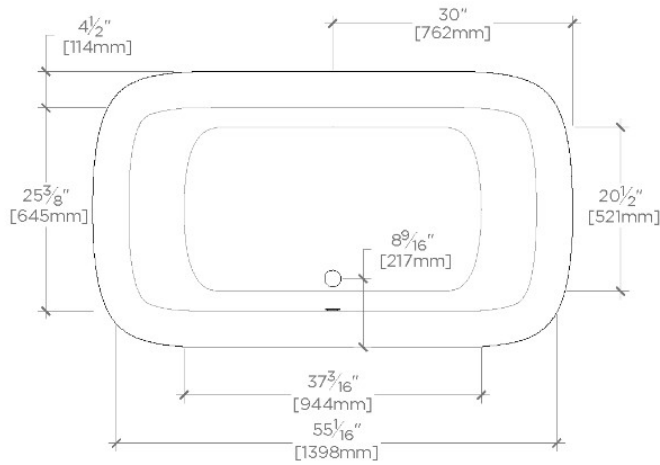

### TECHNICAL DETAILS

ADA Compliance: When installed per ADA guidelines  
Depth/Width: 875 mm  
Height: 614 mm  
Item Weight Filled: 390.542712 kg  
Length: 1495 mm  
Primary Material: Fiberglass  
Suggested Application: Bath

### PRODUCT (NOTES)

Dimensions of fixtures are nominal. Measure your actual product for rough-in details.

## Empire

EMBT10

Empire 59" x 34 1/2" x 24" Freestanding Rectangular Bathtub

TOP VIEW

SCALE: 1/2"=1'-0"

FRONT VIEW

SCALE: 1/2"=1'-0"

SIDE VIEW

SCALE: 1/2"=1'-0"