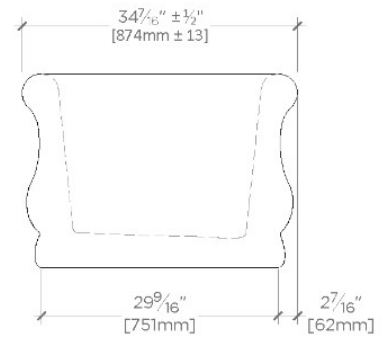

### TECHNICAL DETAILS

ADA Compliance: When installed per ADA guidelines  
Depth/Width: 875 mm  
Height: 614 mm  
Item Weight Filled: 390.542712 kg  
Length: 1495 mm  
Primary Material: Fiberglass  
Suggested Application: Bath

### PRODUCT (NOTES)

Dimensions of fixtures are nominal. Measure your actual product for rough-in details.

## Empire

EMBT10

Empire 59" x 34 1/2" x 24" Freestanding Rectangular Bathtub

TOP VIEW

SCALE: 1/2"=1'-0"

FRONT VIEW

SCALE: 1/2"=1'-0"

SIDE VIEW

SCALE: 1/2"=1'-0"