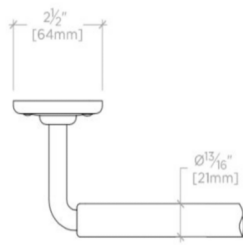

### TECHNICAL DETAILS

Horizontal Rail Material: Metal  
Length From Centers: 24"  
Length: 610 mm  
Suggested Application: Bath

# LUDLOW

Ludlow 24" Single Metal Towel Bar

LDTB24

TOP VIEW

SCALE: 3"=1'-0"

FRONT VIEW

SCALE: 3"=1'-0"

SIDE VIEW SCALE: 3"=1'-0"