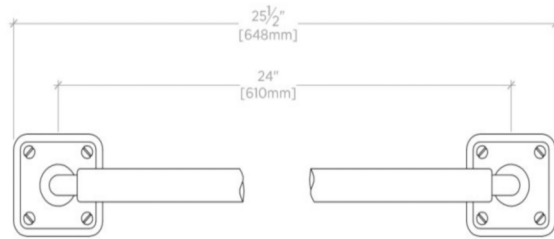

### TECHNICAL DETAILS

Horizontal Rail Material: Metal  
Length From Centers: 24"  
Length: 610 mm  
Suggested Application: Bath

# LUDLOW

Ludlow 24" Single Metal Towel Bar

LDTB24

TOP VIEW

SCALE: 3"=1'-0"

FRONT VIEW

SCALE: 3"=1'-0"

SIDE VIEW SCALE: 3"=1'-0"