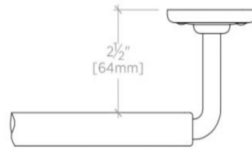

### TECHNICAL DETAILS

Horizontal Rail Material: Metal  
Length From Centers: 24"  
Length: 610 mm  
Suggested Application: Bath

# LUDLOW

Ludlow 24" Single Metal Towel Bar

LDTB24

TOP VIEW

SCALE: 3"=1'-0"

FRONT VIEW

SCALE: 3"=1'-0"

SIDE VIEW SCALE: 3"=1'-0"