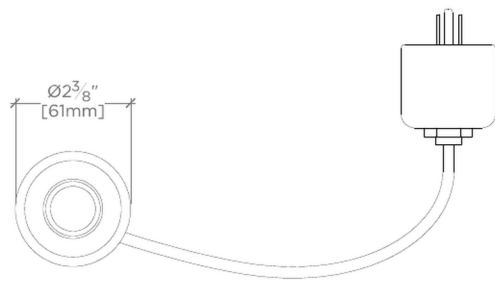

UNIVERSAL

Universal Classic Air Switch

UNAS01

SHOWN IN UNIVERSAL CLASSIC AIR SWITCH | UNAS01

TECHNICAL DETAILS

INSPIRATION

Featuring enduring designs that complement any Waterworks element, this collection spans fittings to accessories, bringing exquisite proportion and balance to any environment.

CODES & STANDARDS

PRODUCT FEATURES

- Countertop-mounted button for easy garbage disposal control
- Includes 110V, Single Outlet, Air Activation Switch
- Garbage Disposal (not supplied) plugs directly into the air activation switch
- Classic Design coordinates seamlessly with our Kitchen Faucet Collections
- Stocked in Chrome, Nickel, Brass, and Dark Nickel

CERTIFICATIONS

PRODUCT (NOTES)

TOP VIEW

SCALE: 3"=1'-0"

FRONT VIEW

SCALE: 3"=1'-0"

SIDE VIEW

SCALE: 3"=1'-0"