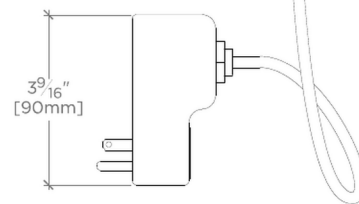

CERTIFICATIONS

PRODUCT (NOTES)

TOP VIEW

SCALE: 3"=1'-0"

FRONT VIEW

SCALE: 3"=1'-0"

SIDE VIEW

SCALE: 3"=1'-0"