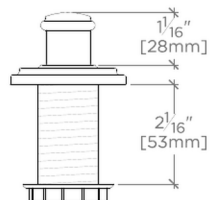

CERTIFICATIONS

PRODUCT (NOTES)

TOP VIEW

SCALE: 3"=1'-0"

FRONT VIEW

SCALE: 3"=1'-0"

SIDE VIEW

SCALE: 3"=1'-0"