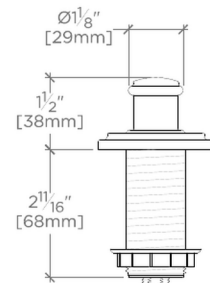

CERTIFICATIONS

PRODUCT (NOTES)

TOP VIEW

SCALE: 3"=1'-0"

FRONT VIEW

SCALE: 3"=1'-0"

SIDE VIEW

SCALE: 3"=1'-0"