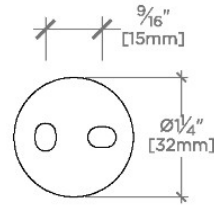

Made in Italy.

CERTIFICATIONS

PRODUCT (NOTES)

Essentials Wall Mounted Watercloset Brush with Holder

TOP VIEW SCALE: 3"=1'-0"

MOUNTING BRACKET INCLUDED X2 NOT TO SCALE

FRONT VIEW SCALE: 3"=1'-0"

SIDE VIEW SCALE: 3"=1'-0"