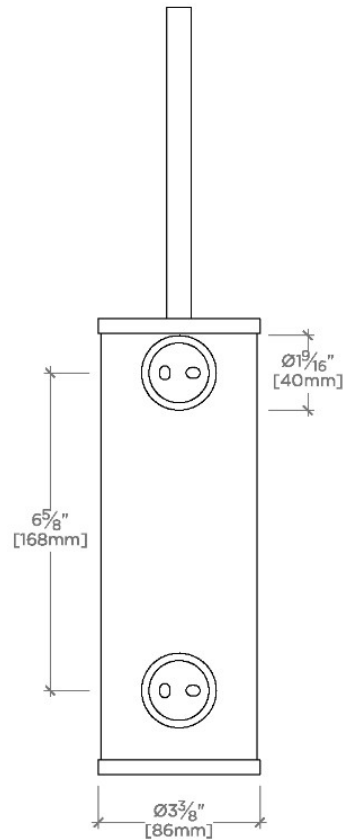

Essentials

EBR002

Essentials Wall Mounted Watercloset Brush with Holder

SHOWN IN ESSENTIALS WALL MOUNTED WATERCLOSET BRUSH WITH HOLDER | EBR002

TECHNICAL DETAILS

INSPIRATION

Choose with confidence: Well-crafted designs that work with any product in our overall assortment and elevate any setting. Explore a wide range of authentic elements, from freestanding, deck and wall-mounted accessories to furnishings.

CODES & STANDARDS

PRODUCT FEATURES

3 1/2"D x 16" H

Made from Brass.

Defined elegance. Essentials has a European sophistication with a timeless sense of chic.

Care and Cleaning: To clean the finish, wipe gently with a soft damp cloth and then with a soft dry towel. A mild soap solution can be used for daily cleaning.

Made in Italy.

CERTIFICATIONS

PRODUCT (NOTES)

Essentials Wall Mounted Watercloset Brush with Holder

TOP VIEW SCALE: 3"=1'-0"

MOUNTING BRACKET INCLUDED X2 NOT TO SCALE

FRONT VIEW SCALE: 3"=1'-0"

SIDE VIEW SCALE: 3"=1'-0"