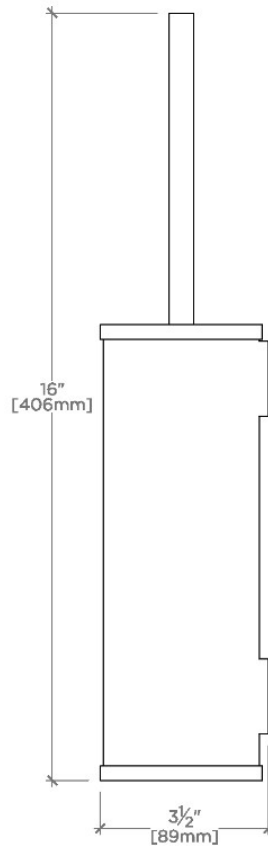

Made in Italy.

CERTIFICATIONS

PRODUCT (NOTES)

Essentials Wall Mounted Watercloset Brush with Holder

TOP VIEW SCALE: 3"=1'-0"

MOUNTING BRACKET INCLUDED X2 NOT TO SCALE

FRONT VIEW SCALE: 3"=1'-0"

SIDE VIEW SCALE: 3"=1'-0"